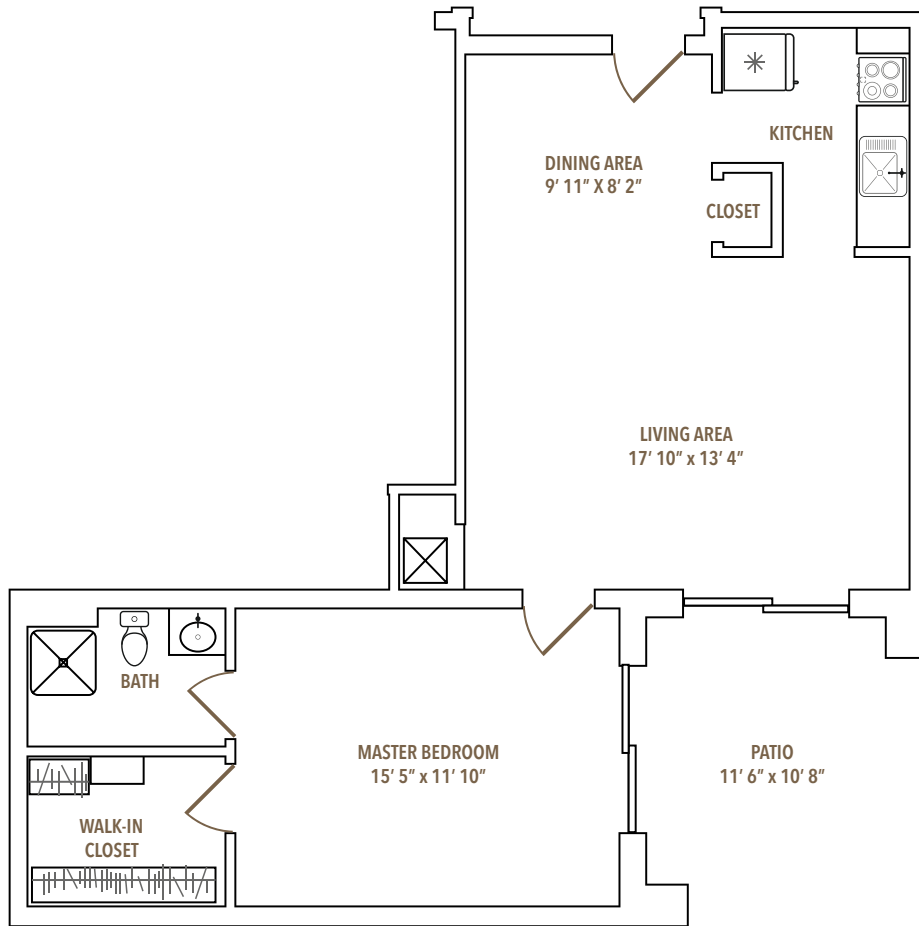

FLOOR PLAN

PHOEBE BERKS VILLAGE

The Werner

One-Bedroom Corner with or without patio | 771 sq. ft.

For more information, call 610-927-8183

 Phoebe

NOT TO SCALE Please note that room sizes shown are approximate and may vary slightly.
Copyright ©2025 Phoebe Ministries