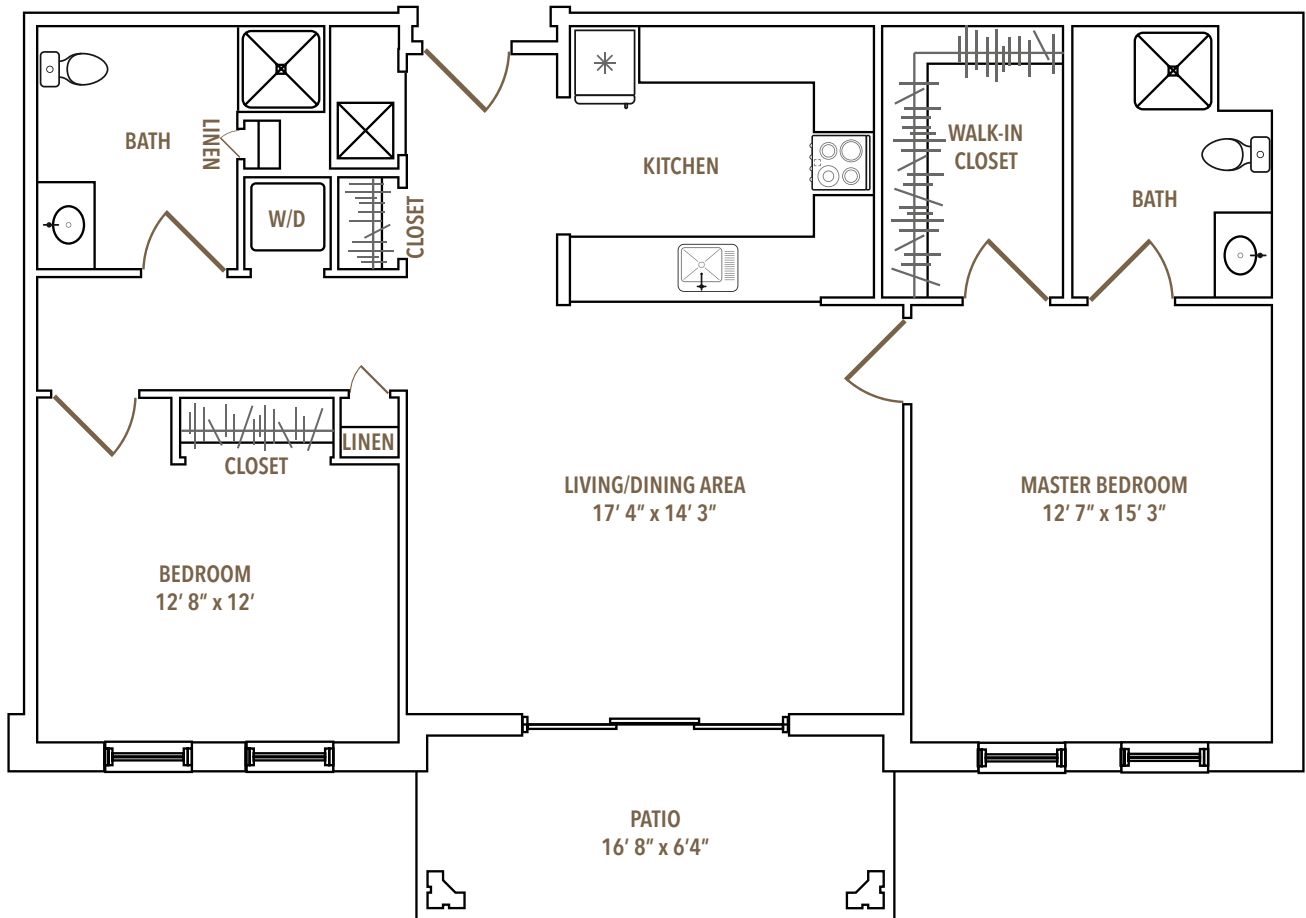

FLOOR PLAN

PHOEBE BERKS VILLAGE

The Wallace

Two-Bedroom with patio and washer/dryer | 1,170 sq. ft.

For more information, call 610-927-8183

 **Phoebe**

NOT TO SCALE Please note that room sizes shown are approximate and may vary slightly.
Copyright ©2023 Phoebe Ministries