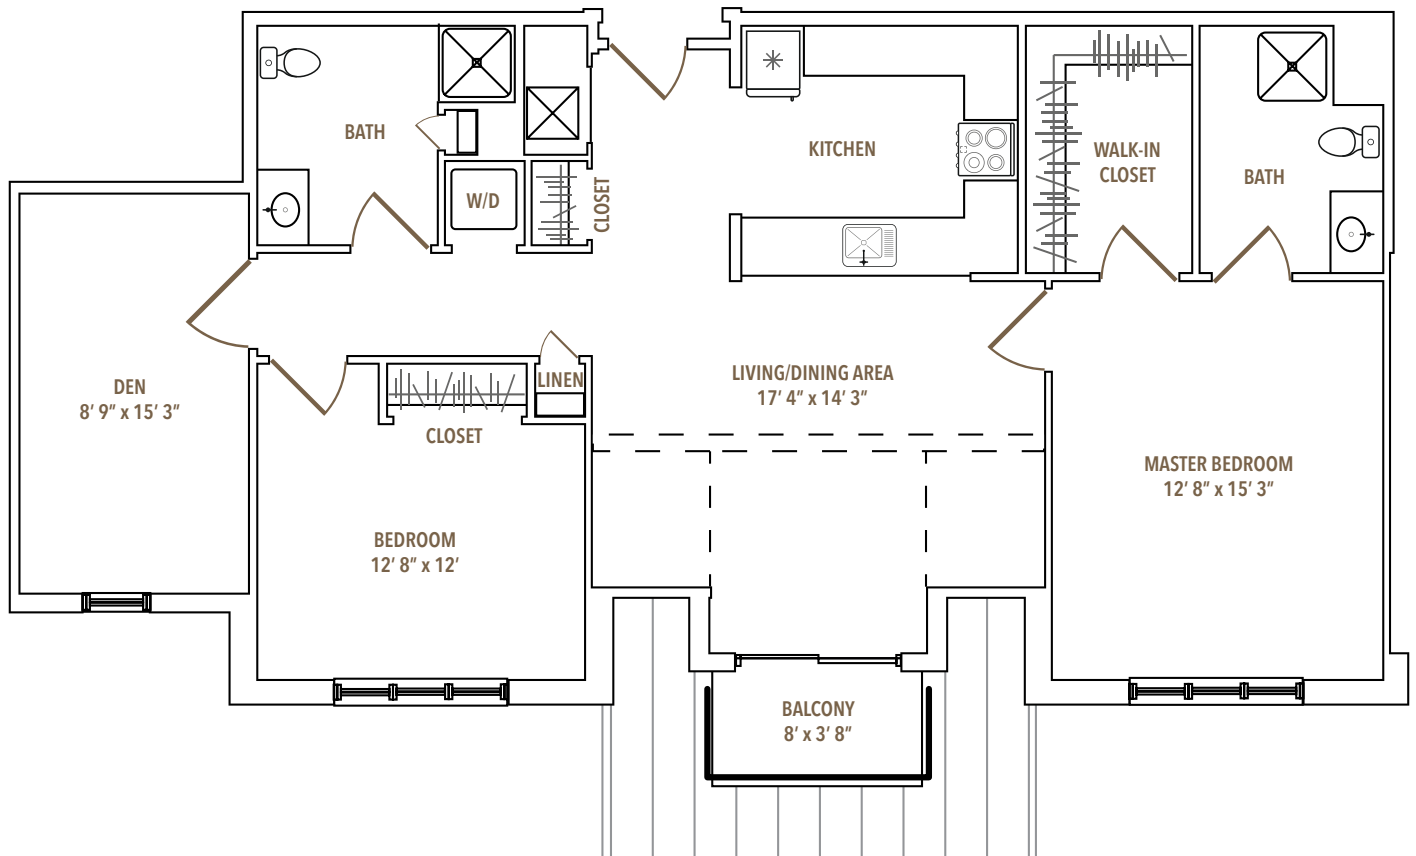

PHOEBE BERKS VILLAGE

The Updike

FLOOR PLAN

Two-Bedroom and Den with balcony and washer/dryer
1,300 sq. ft.

For more information, call 610-927-8183

 Phoebe

NOT TO SCALE Please note that room sizes shown are approximate and may vary slightly.
Copyright ©2023 Phoebe Ministries