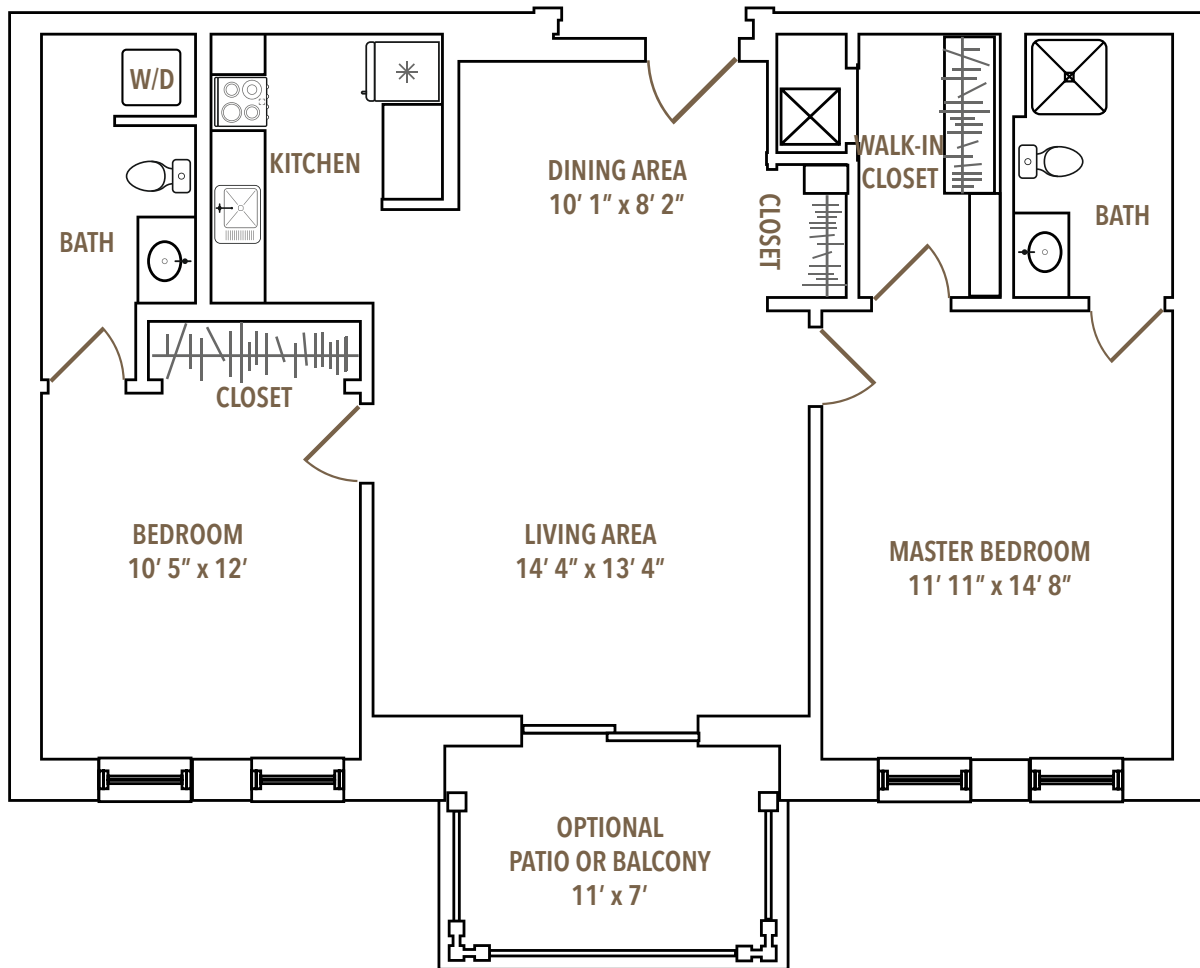

FLOOR PLAN

PHOEBE BERKS VILLAGE
The Rajah

Two-Bedroom with washer/dryer | 962 sq. ft.

For more information, call 610-927-8183

 **Phoebe**
Berks

NOT TO SCALE Please note that room sizes shown are approximate and may vary slightly.
Copyright ©2023 Phoebe Ministries