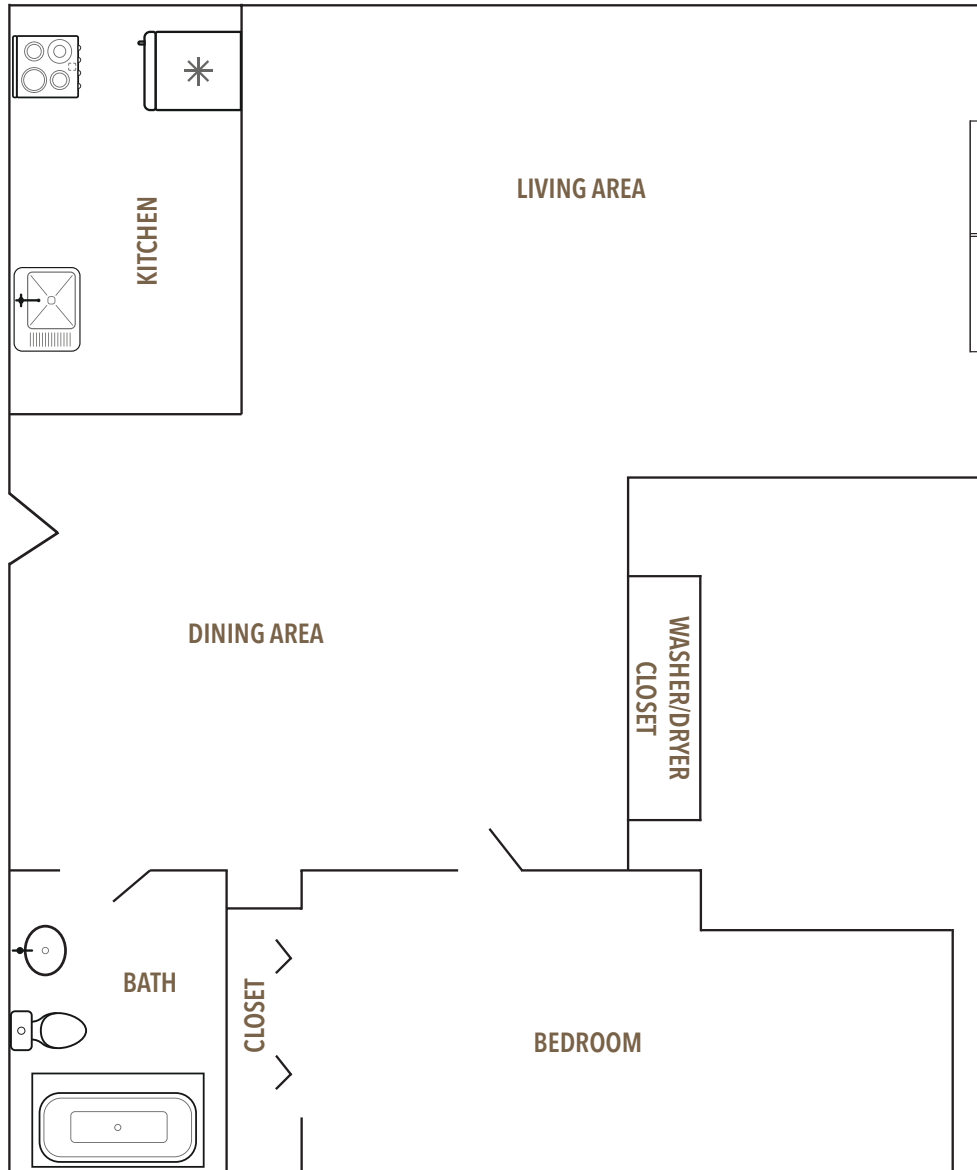

FLOOR PLAN

PHOEBE BERKS VILLAGE

The Penn B2

One-Bedroom Corner | 719 sq. ft.

For more information, call 610-927-8183

 **Phoebe**
Berks

NOT TO SCALE Please note that room sizes shown are approximate and may vary slightly.
Copyright ©2025 Phoebe Ministries