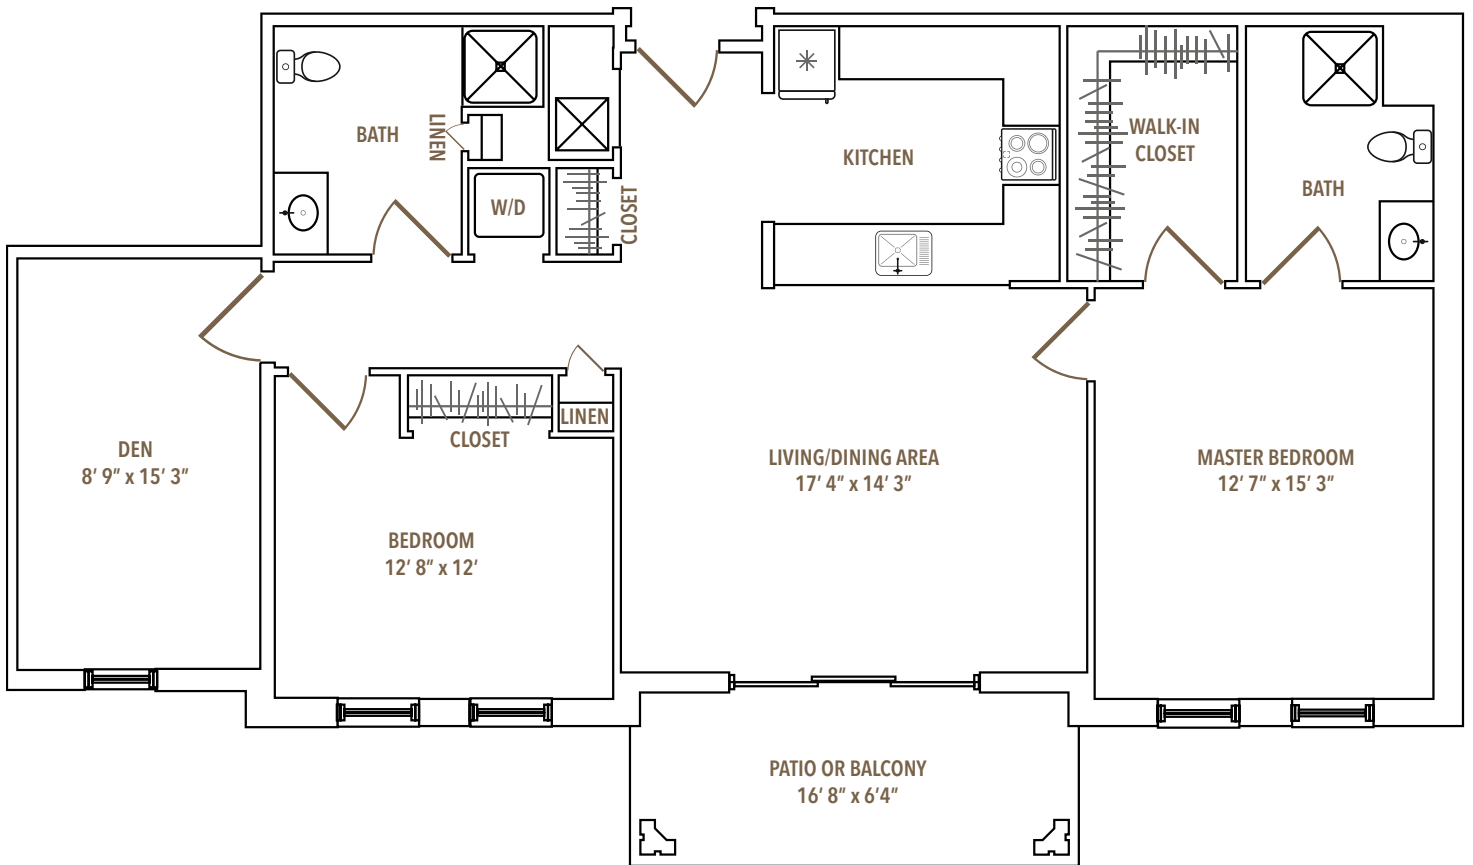

PHOEBE BERKS VILLAGE

The Palmer

FLOOR PLAN

Two-Bedroom and Den with patio or balcony and washer/dryer | 1,310 sq. ft.

For more information, call 610-927-8183

 **Phoebe**
Berks

NOT TO SCALE Please note that room sizes shown are approximate and may vary slightly.
Copyright ©2023 Phoebe Ministries