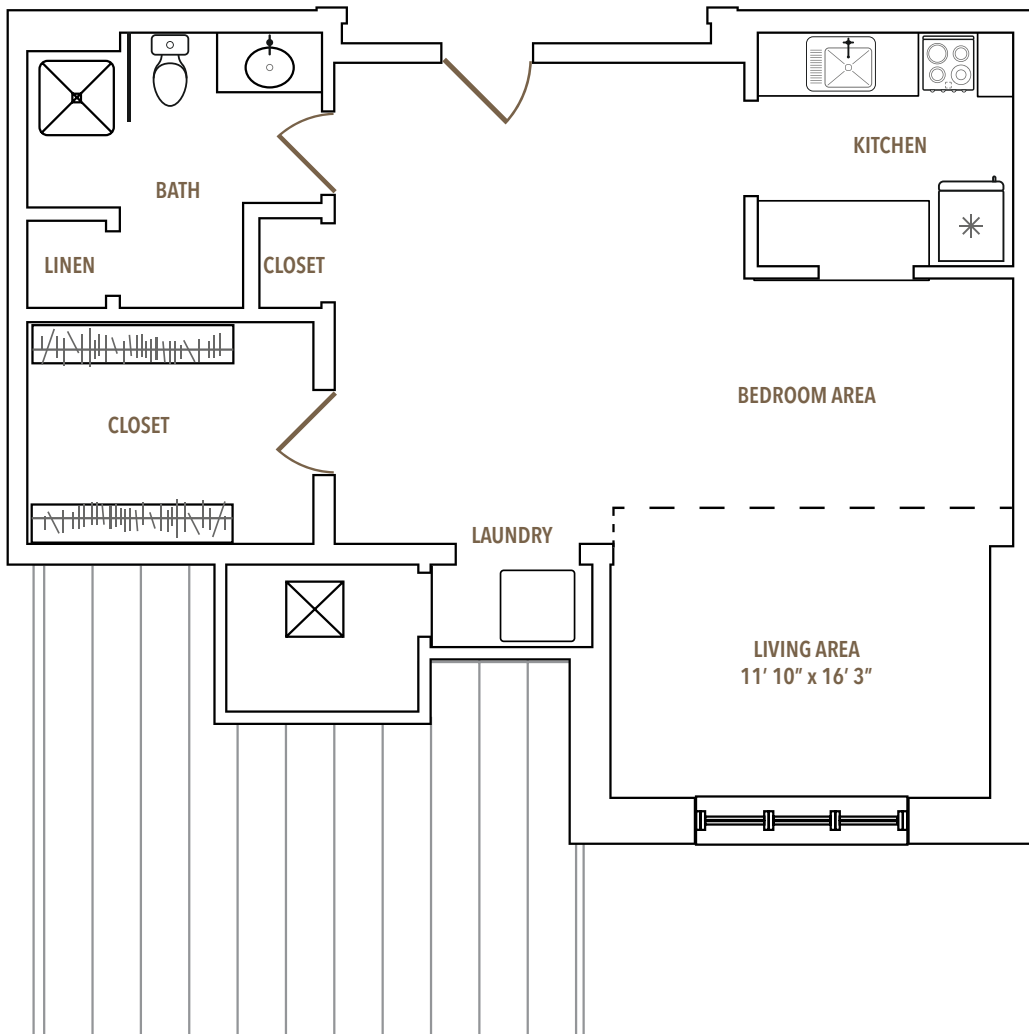

FLOOR PLAN

PHOEBE BERKS VILLAGE

The Loft

Studio with washer/dryer | 667 sq. ft.

For more information, call 610-927-8183

 **Phoebe**

NOT TO SCALE Please note that room sizes shown are approximate and may vary slightly.
Copyright ©2023 Phoebe Ministries