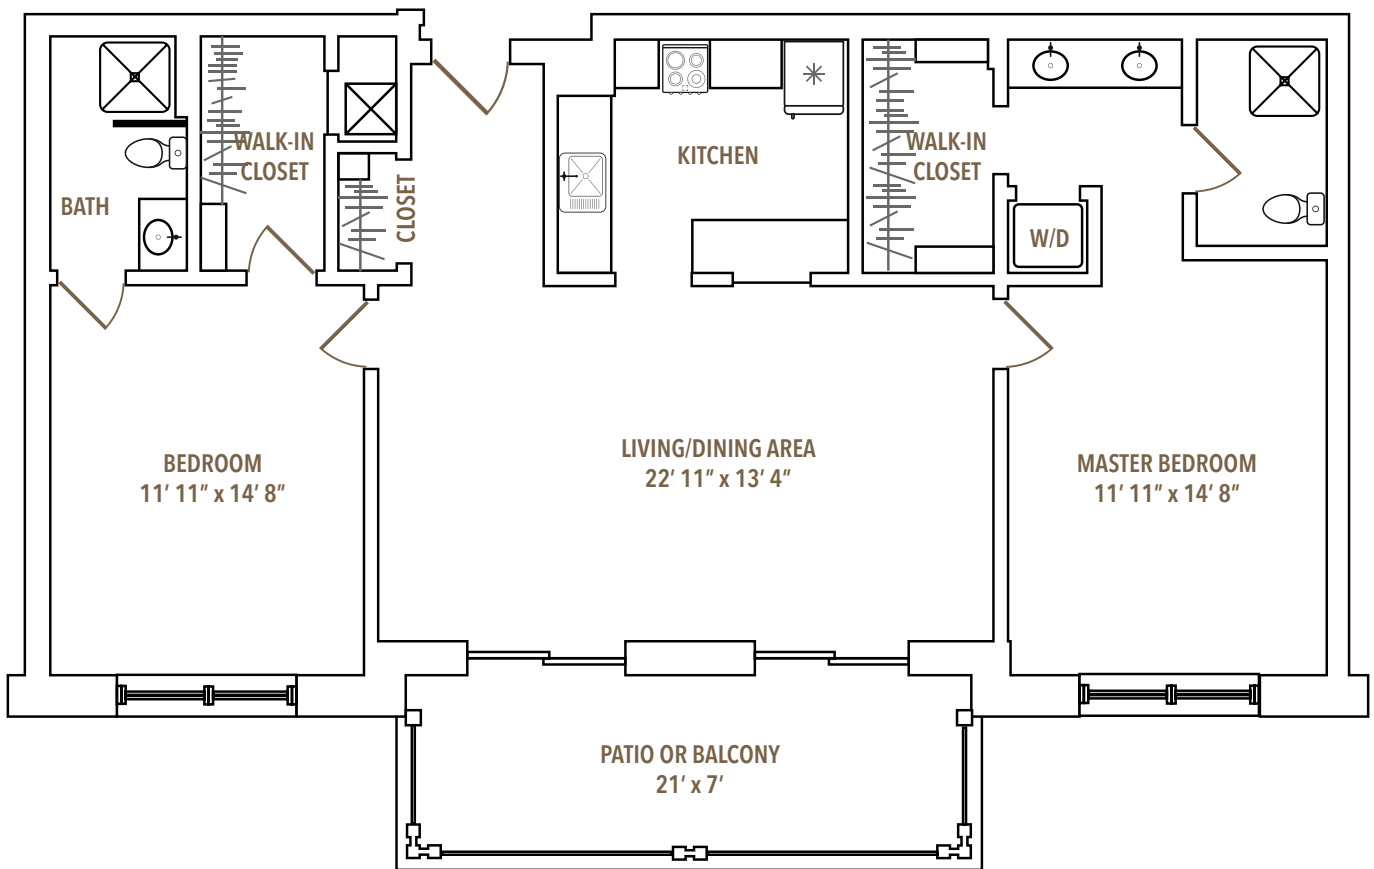

PHOEBE BERKS VILLAGE

FLOOR PLAN

# The Janssen

Two-Bedroom with patio or balcony and washer/dryer  
1,202 sq. ft.

For more information, call 610-927-8183

 **Phoebe**  
Berks

\*NOT TO SCALE\* Please note that room sizes shown are approximate and may vary slightly.  
Copyright ©2023 Phoebe Ministries