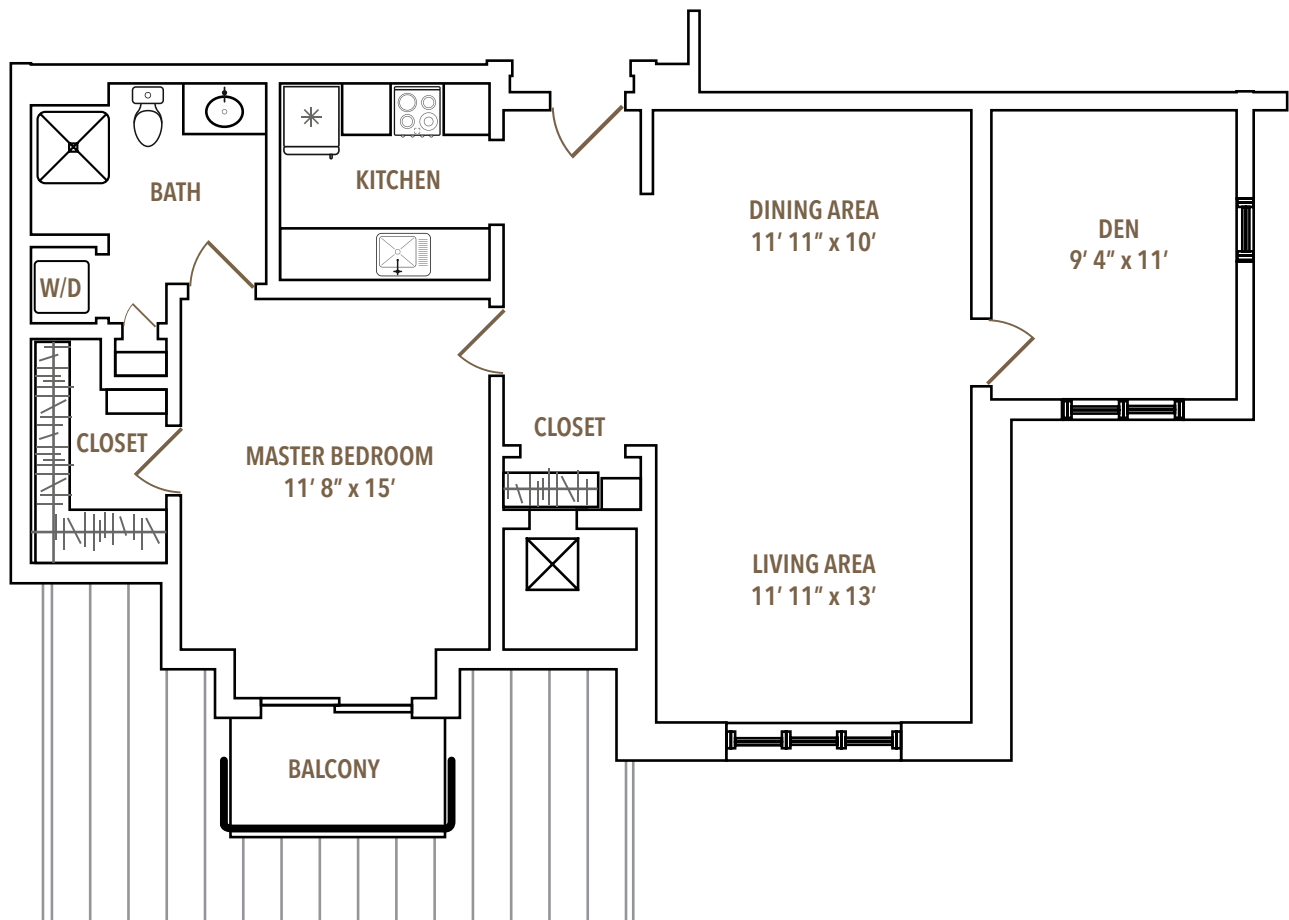

PHOEBE BERKS VILLAGE

FLOOR PLAN

# The Heidelberg

One-Bedroom and Den with balcony and washer/dryer  
966 sq. ft.

For more information, call 610-927-8183

 Phoebe

\*NOT TO SCALE\* Please note that room sizes shown are approximate and may vary slightly.  
Copyright ©2023 Phoebe Ministries