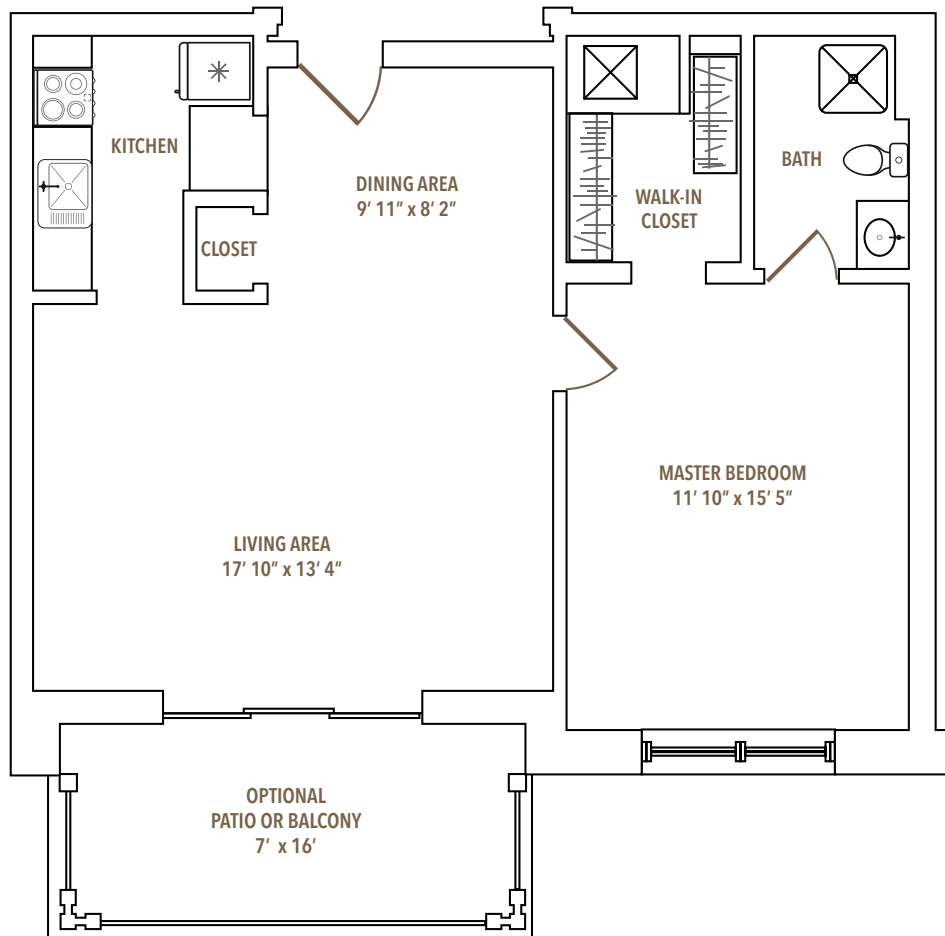

FLOOR PLAN

PHOEBE BERKS VILLAGE

# The Genesis

One-Bedroom | 758 sq. ft.

For more information, call 610-927-8183

 Phoebe

\*NOT TO SCALE\* Please note that room sizes shown are approximate and may vary slightly.  
Copyright ©2023 Phoebe Ministries