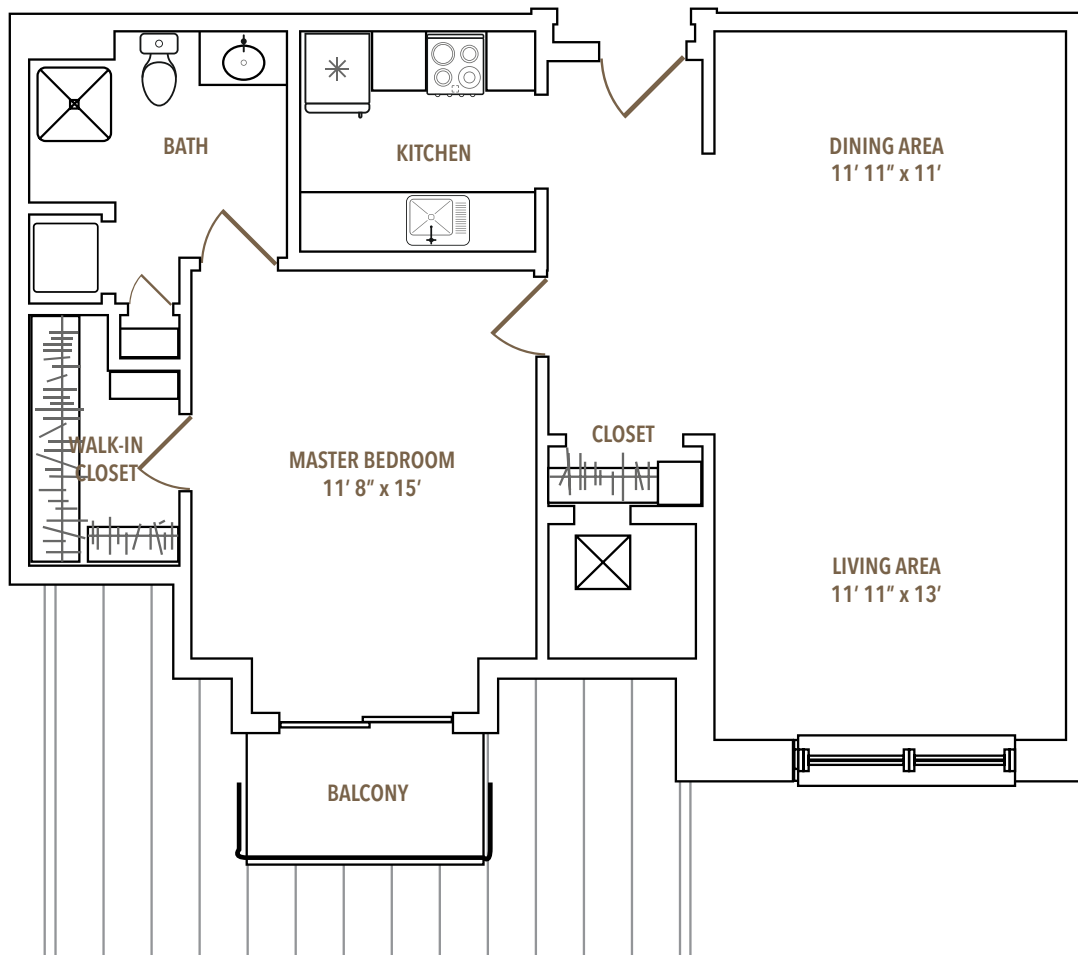

FLOOR PLAN

PHOEBE BERKS VILLAGE

# The Embassy

One-Bedroom with balcony and washer/dryer | 823 sq. ft.

For more information, call 610-927-8183

 Phoebe

\*NOT TO SCALE\* Please note that room sizes shown are approximate and may vary slightly.  
Copyright ©2023 Phoebe Ministries