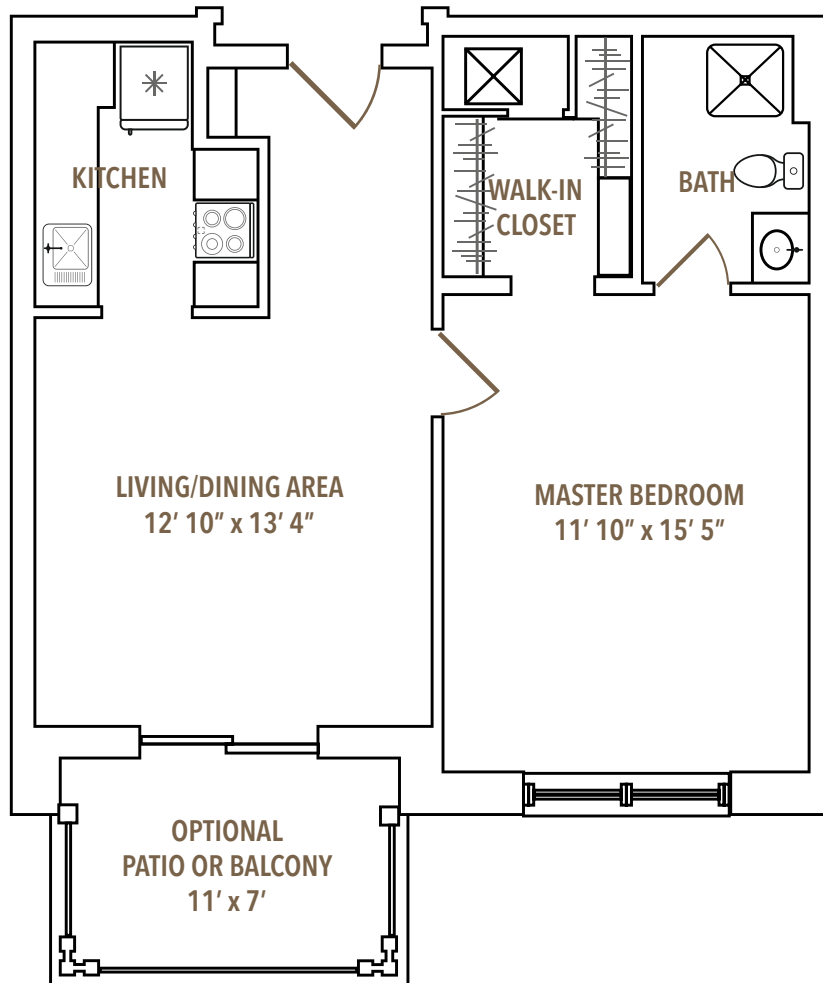

FLOOR PLAN

PHOEBE BERKS VILLAGE

The Berkshire

One-Bedroom | 640 sq. ft.

For more information, call 610-927-8183

 Phoebe

NOT TO SCALE Please note that room sizes shown are approximate and may vary slightly.
Copyright ©2023 Phoebe Ministries