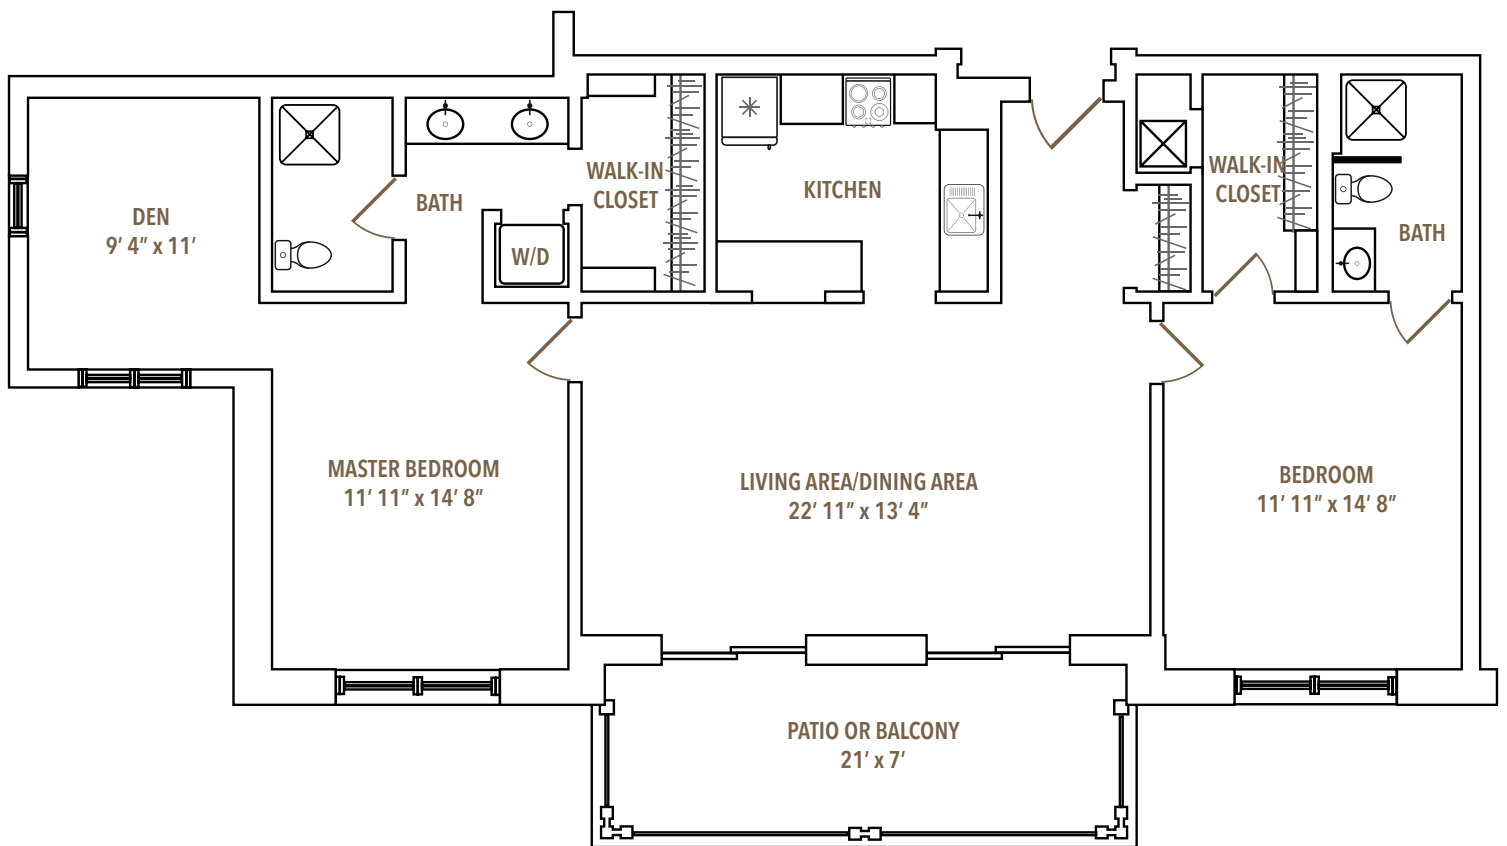

PHOEBE BERKS VILLAGE

The Baldwin

FLOOR PLAN

Two-Bedroom and Den with patio or balcony and washer/dryer | 1,329 sq. ft.

For more information, call 610-927-8183

 Phoebe

NOT TO SCALE Please note that room sizes shown are approximate and may vary slightly.
Copyright ©2023 Phoebe Ministries