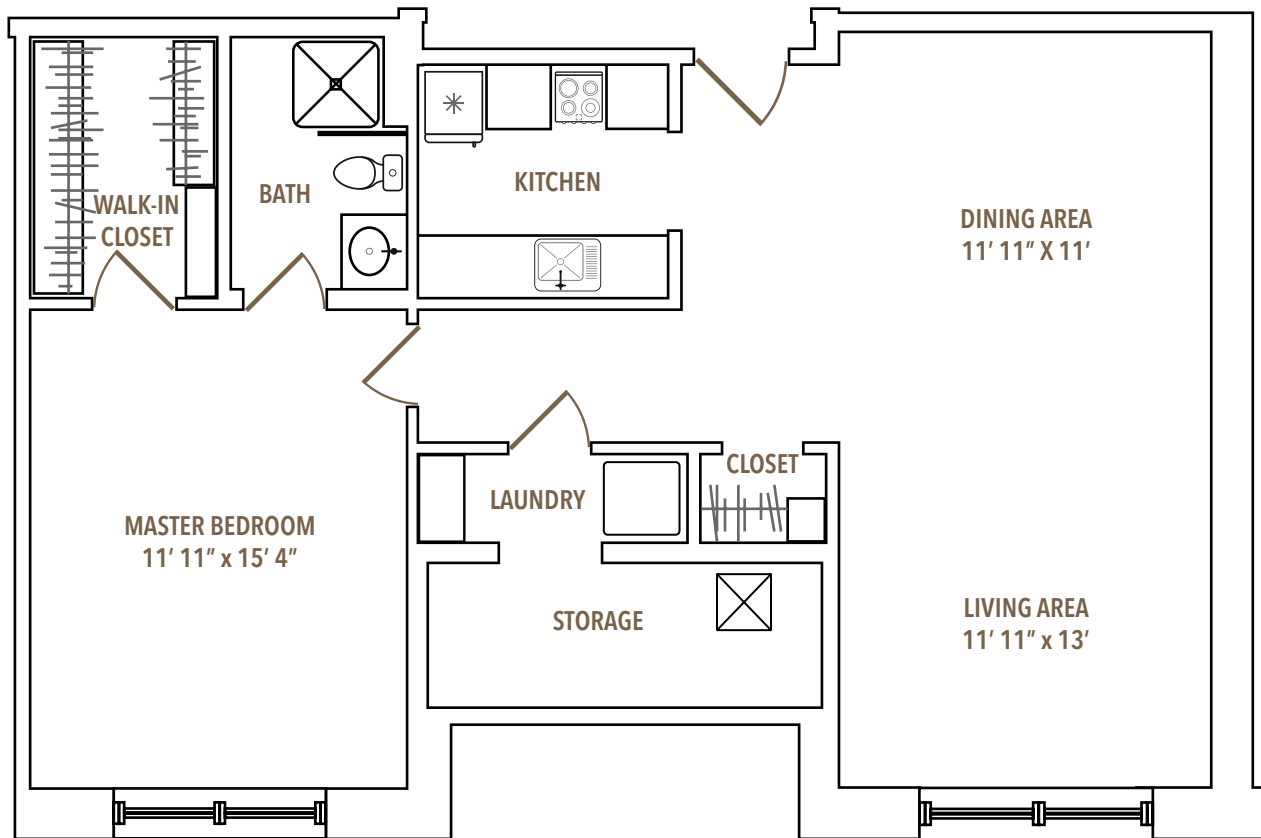

FLOOR PLAN

PHOEBE BERKS VILLAGE

The Astor

One-Bedroom with washer/dryer | 947 sq. ft.

For more information, call 610-927-8183

Berks

NOT TO SCALE Please note that room sizes shown are approximate and may vary slightly.
Copyright ©2023 Phoebe Ministries