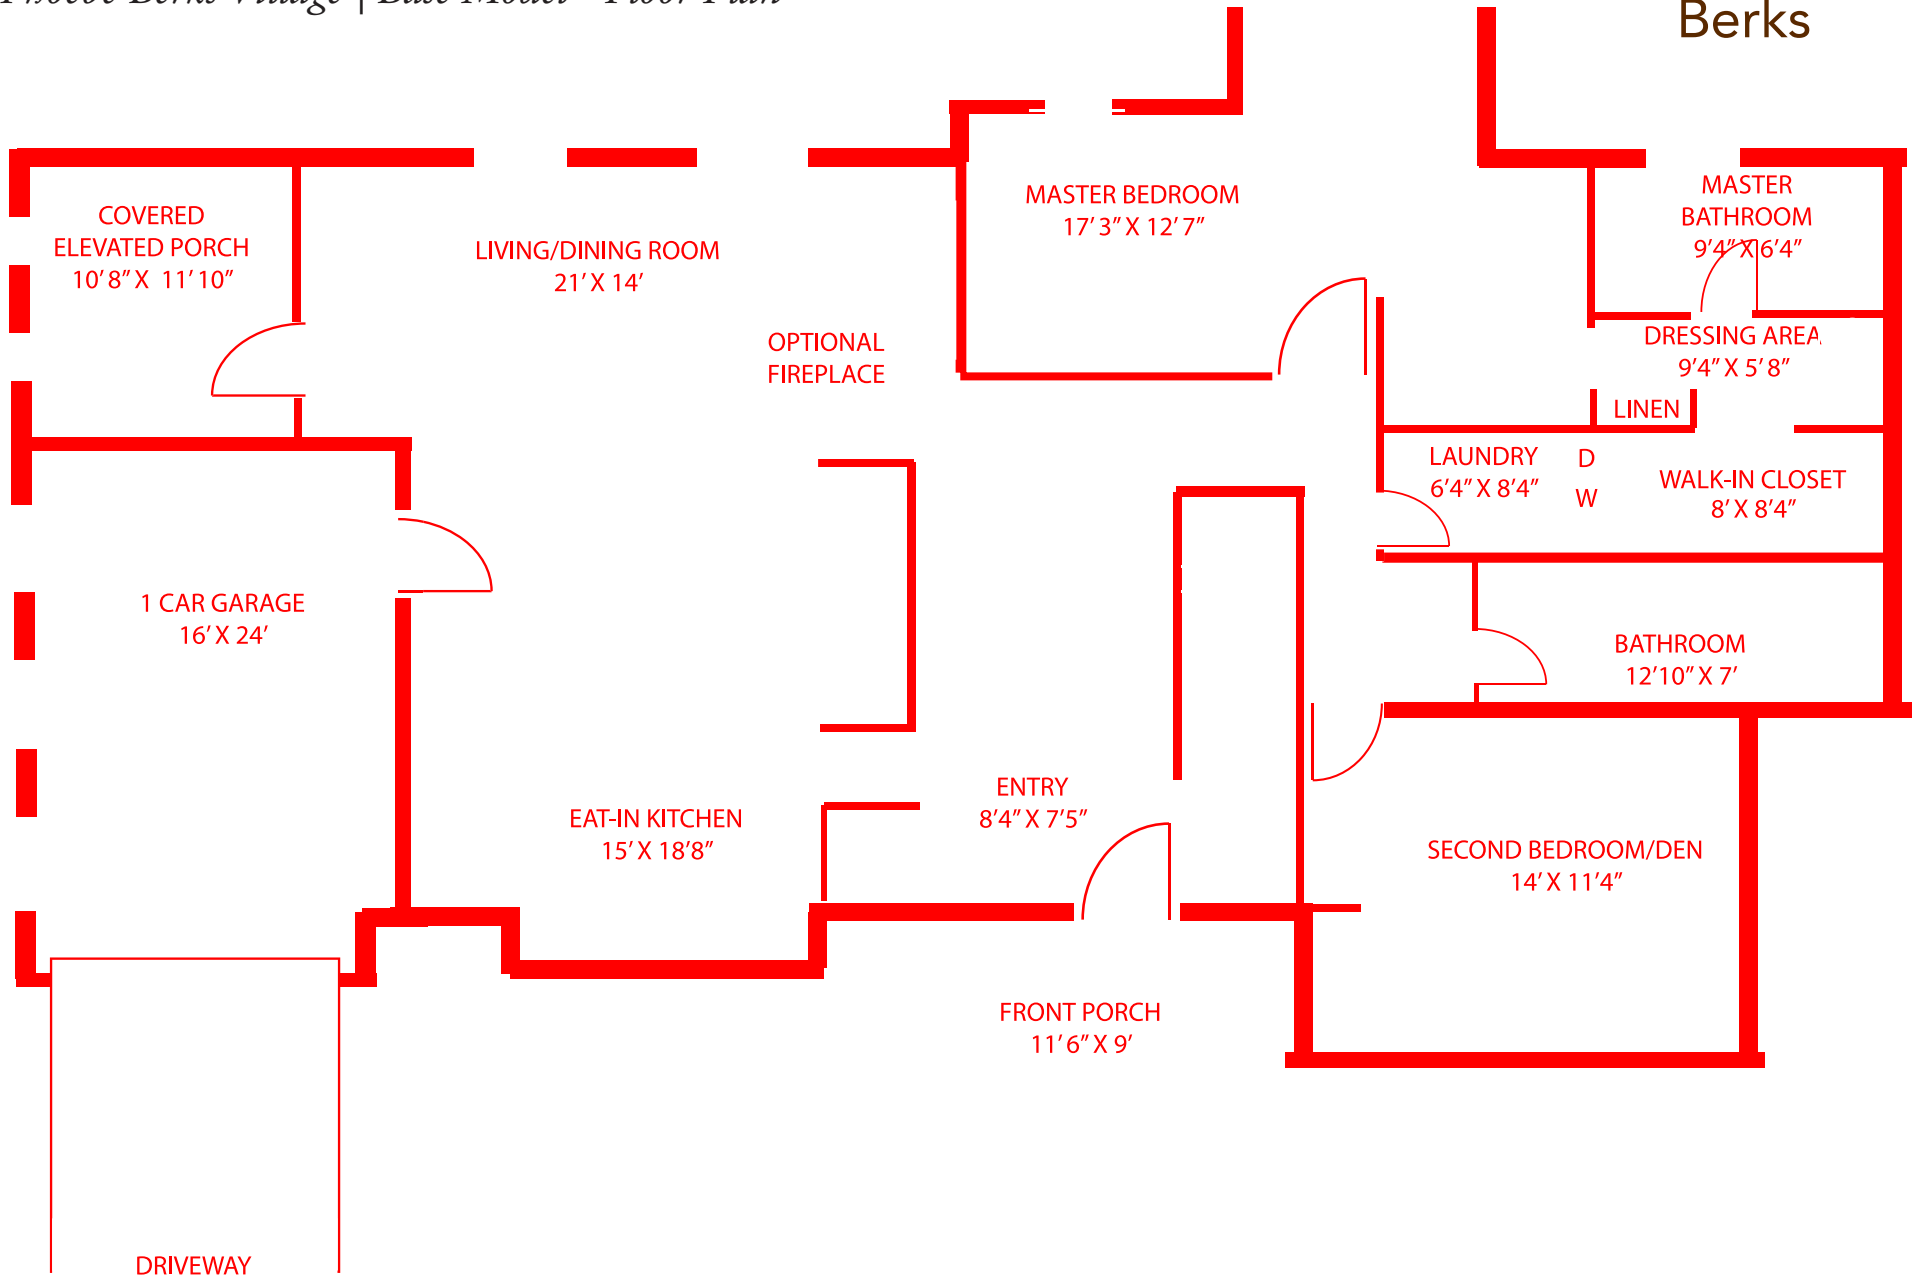

Vista Cottage

Phoebe Berks Village | Base Model - Floor Plan

Berks

Please note that room sizes shown are approximate and may vary slightly
NOT TO SCALE

For further information call (610) 927-8561

Vista Cottage

Phoebe Berks Village | Full Options Model - Plan

Berks

Please note that room sizes shown are approximate and may vary slightly
NOT TO SCALE

For further information call (610) 927-8561

Vista Cottage

Phoebe Berks Village | Basement - Floor Plan