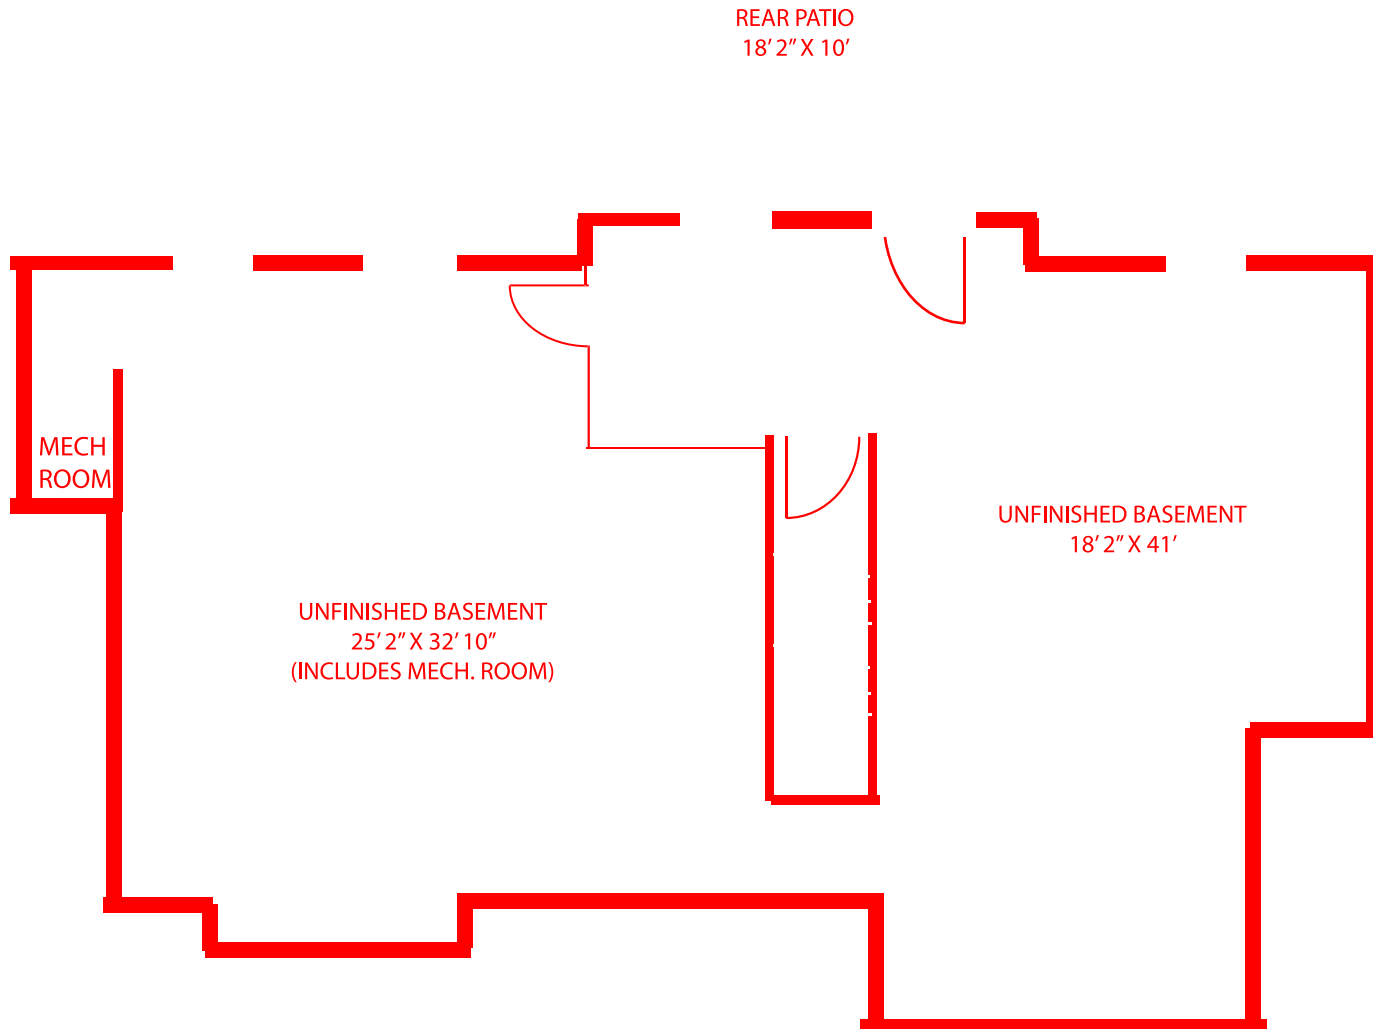

Vista Cottage

Phoebe Berks Village | Basement - Floor Plan

Berks

Please note that room sizes shown are approximate and may vary slightly
NOT TO SCALE

For further information call (610) 927-8561