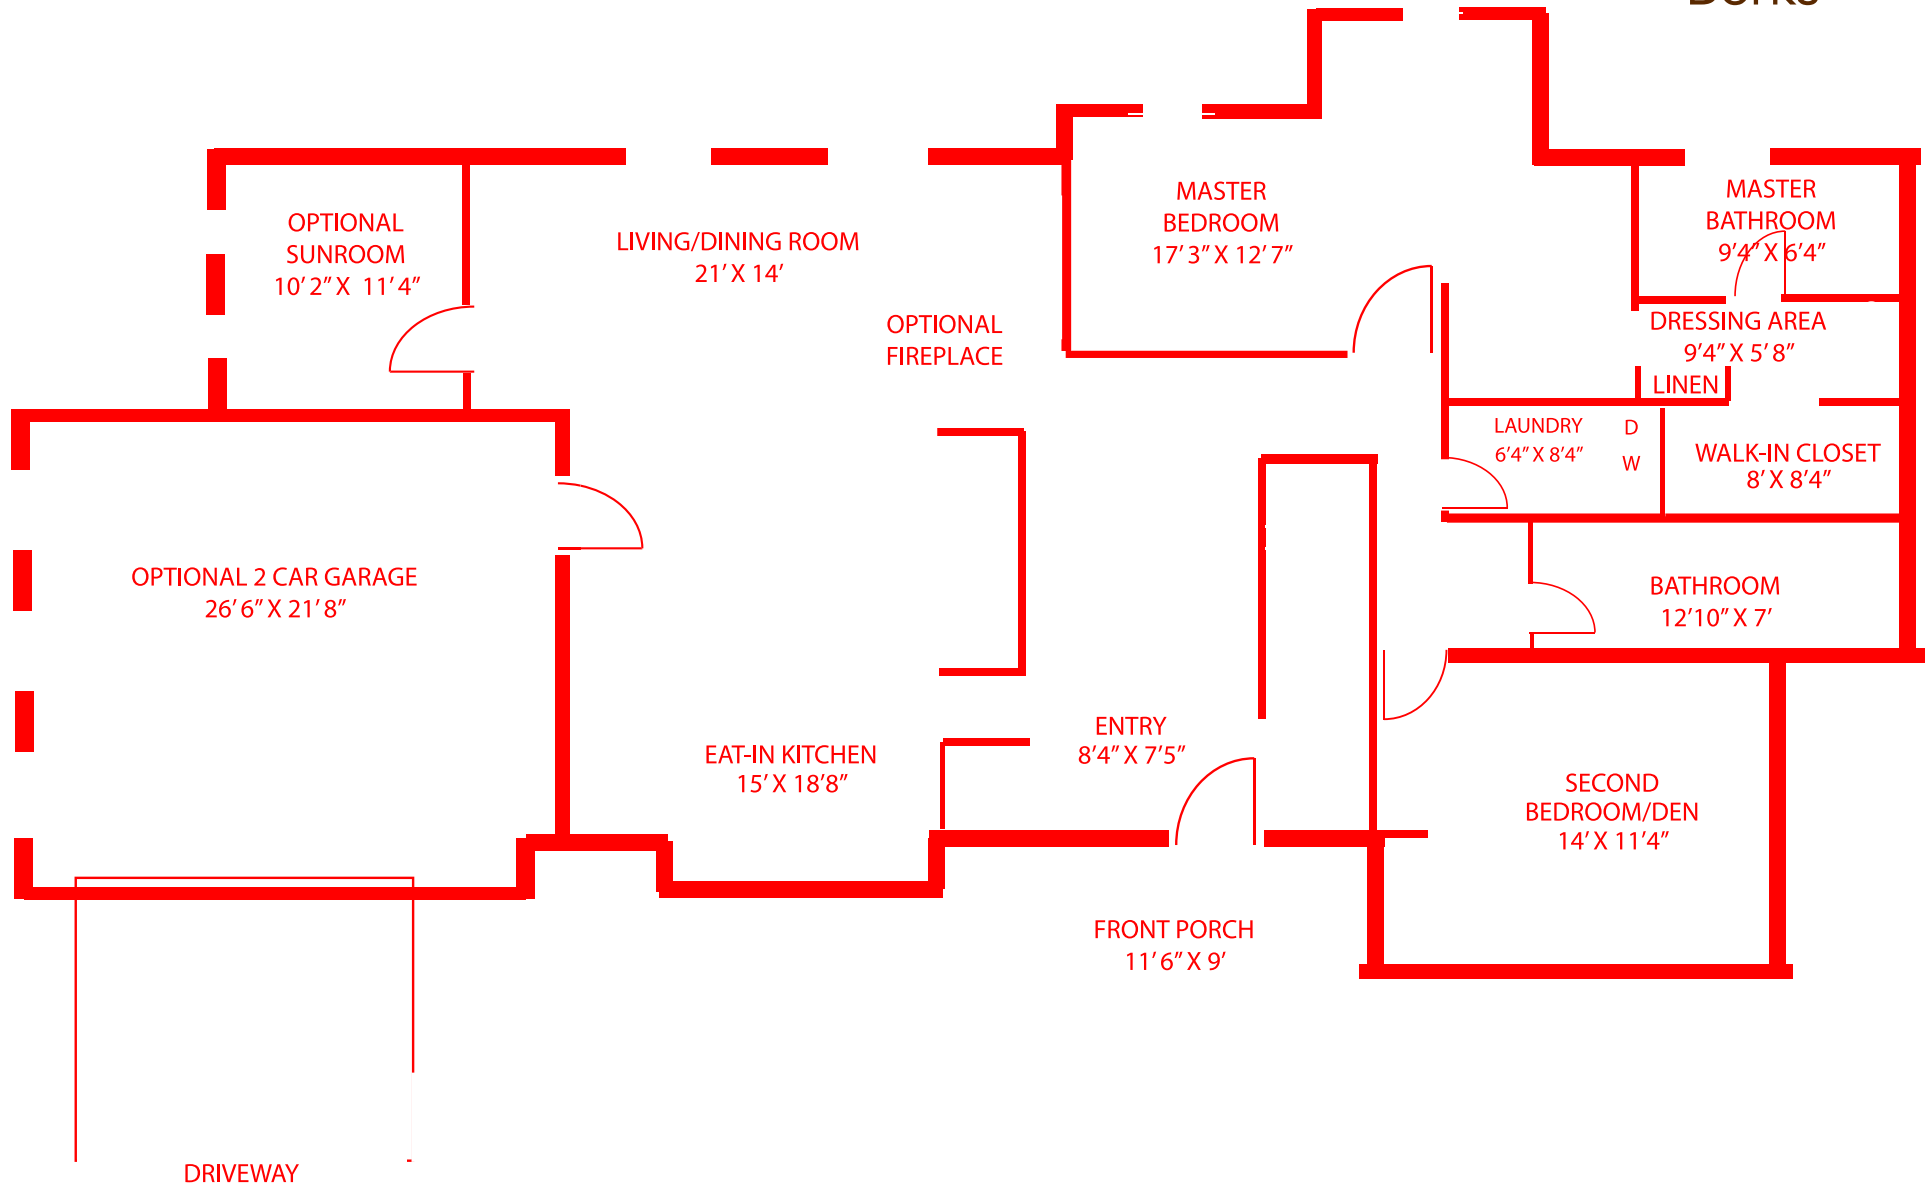

Vista Cottage

Phoebe Berks Village | Base Model - Floor Plan

Berks

Please note that room sizes shown are approximate and may vary slightly
NOT TO SCALE

For further information call (610) 927-8561

Vista Cottage

Phoebe Berks Village | Full Options Model - Plan

Berks

Please note that room sizes shown are approximate and may vary slightly
NOT TO SCALE

For further information call (610) 927-8561

Vista Cottage

Phoebe Berks Village | Basement - Floor Plan