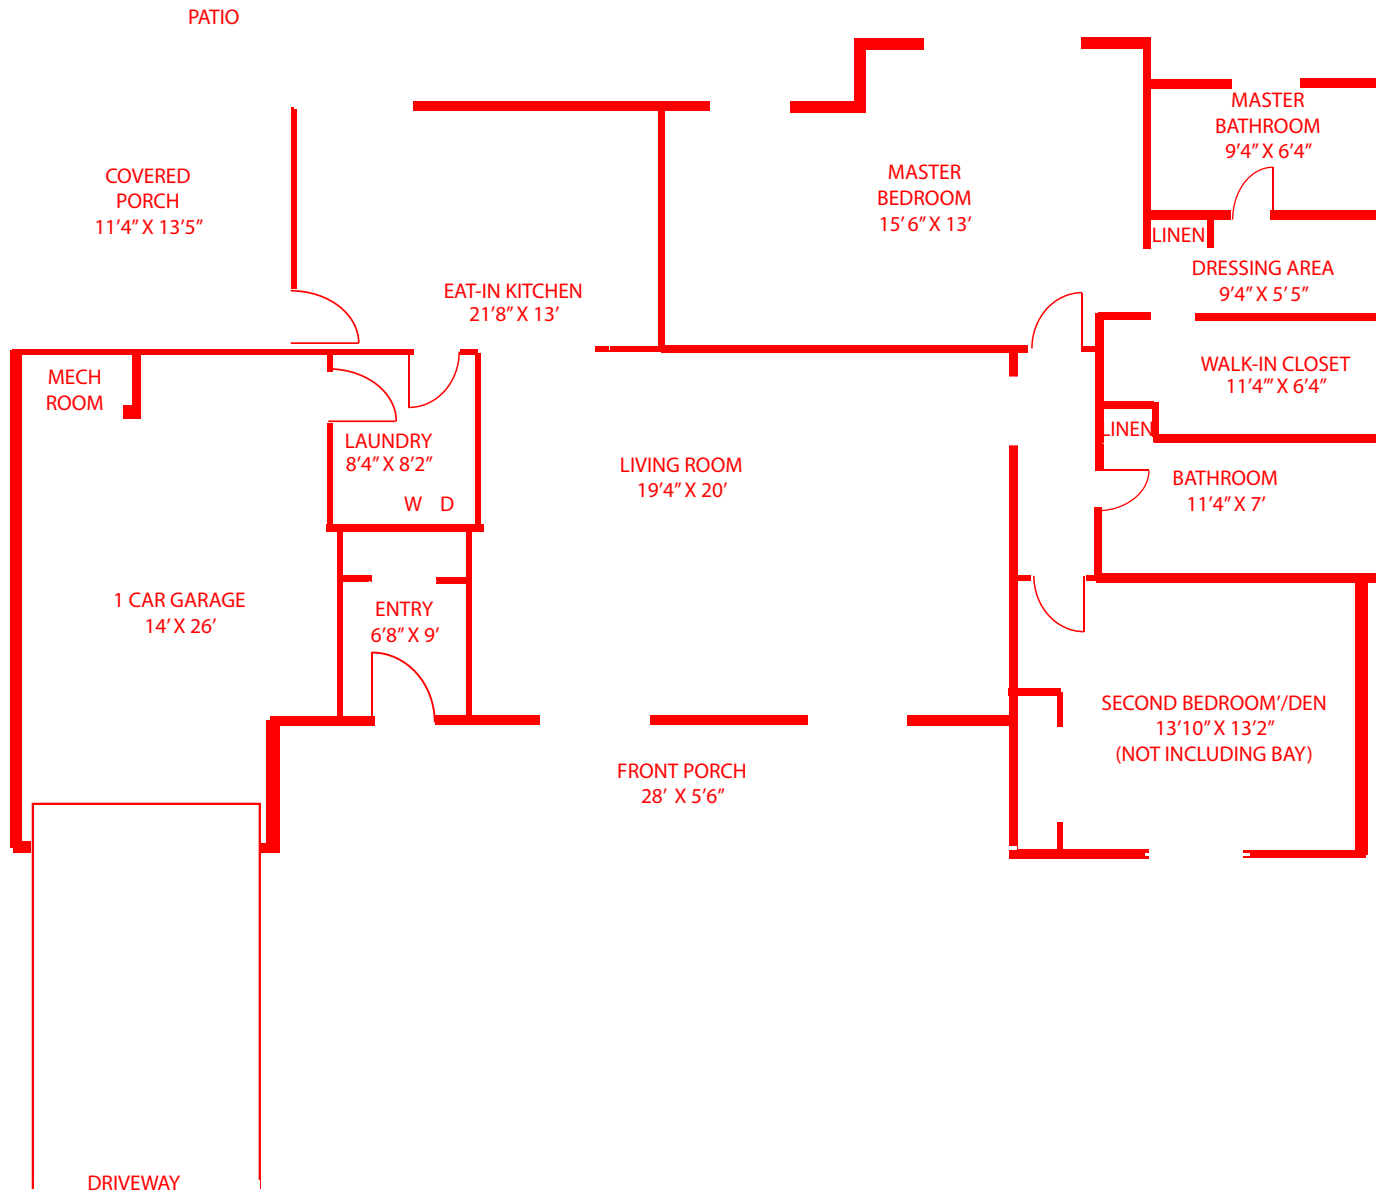

Knollshire Cottage

Phoebe Berks Village | Base Model - Floor Plan

Berks

Please note that room sizes shown are approximate and may vary slightly
NOT TO SCALE

For further information call (610) 927-8561

Knollshire Cottage

Phoebe Berks Village | Full Options Model - Plan

Berks

Please note that room sizes shown are approximate and may vary slightly
NOT TO SCALE

For further information call (610) 927-8561