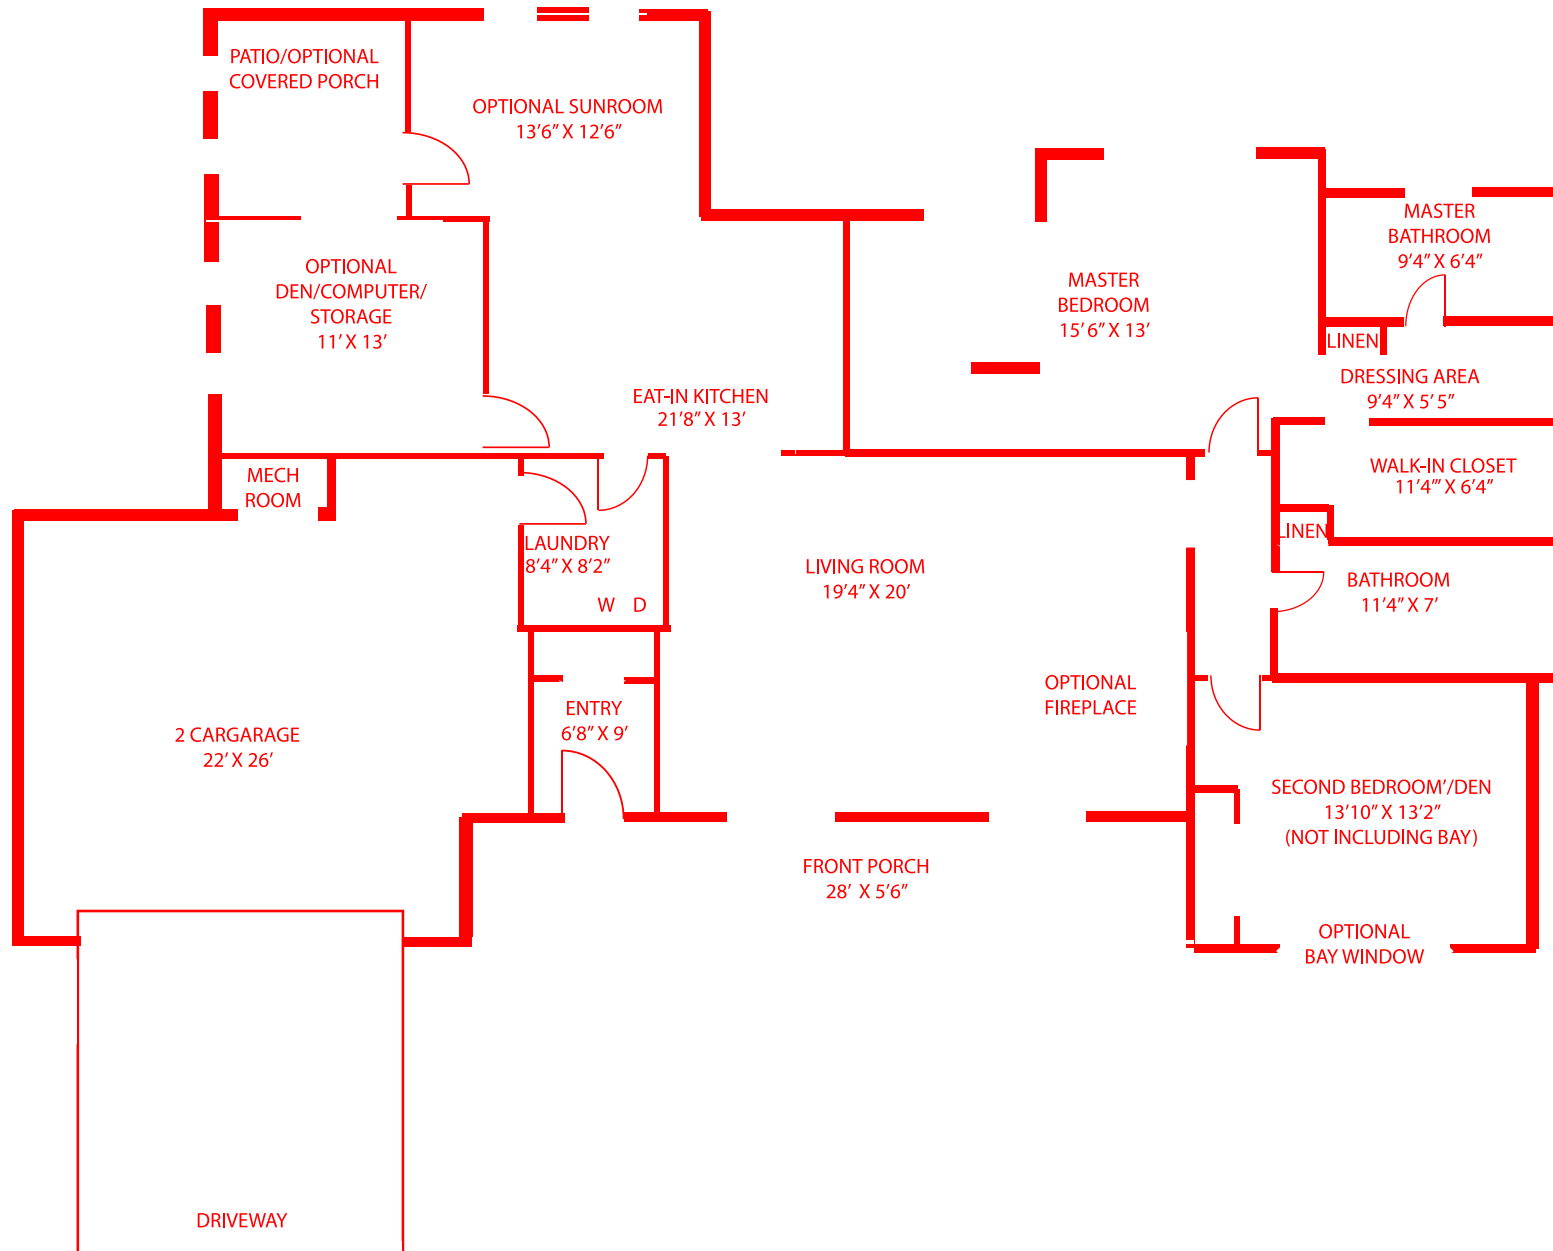

Knollshire Cottage

Phoebe Berks Village | Base Model - Floor Plan

Berks

Please note that room sizes shown are approximate and may vary slightly
NOT TO SCALE

For further information call (610) 927-8561

Knollshire Cottage

Phoebe Berks Village | Full Options Model - Plan

Berks

Please note that room sizes shown are approximate and may vary slightly
NOT TO SCALE

For further information call (610) 927-8561