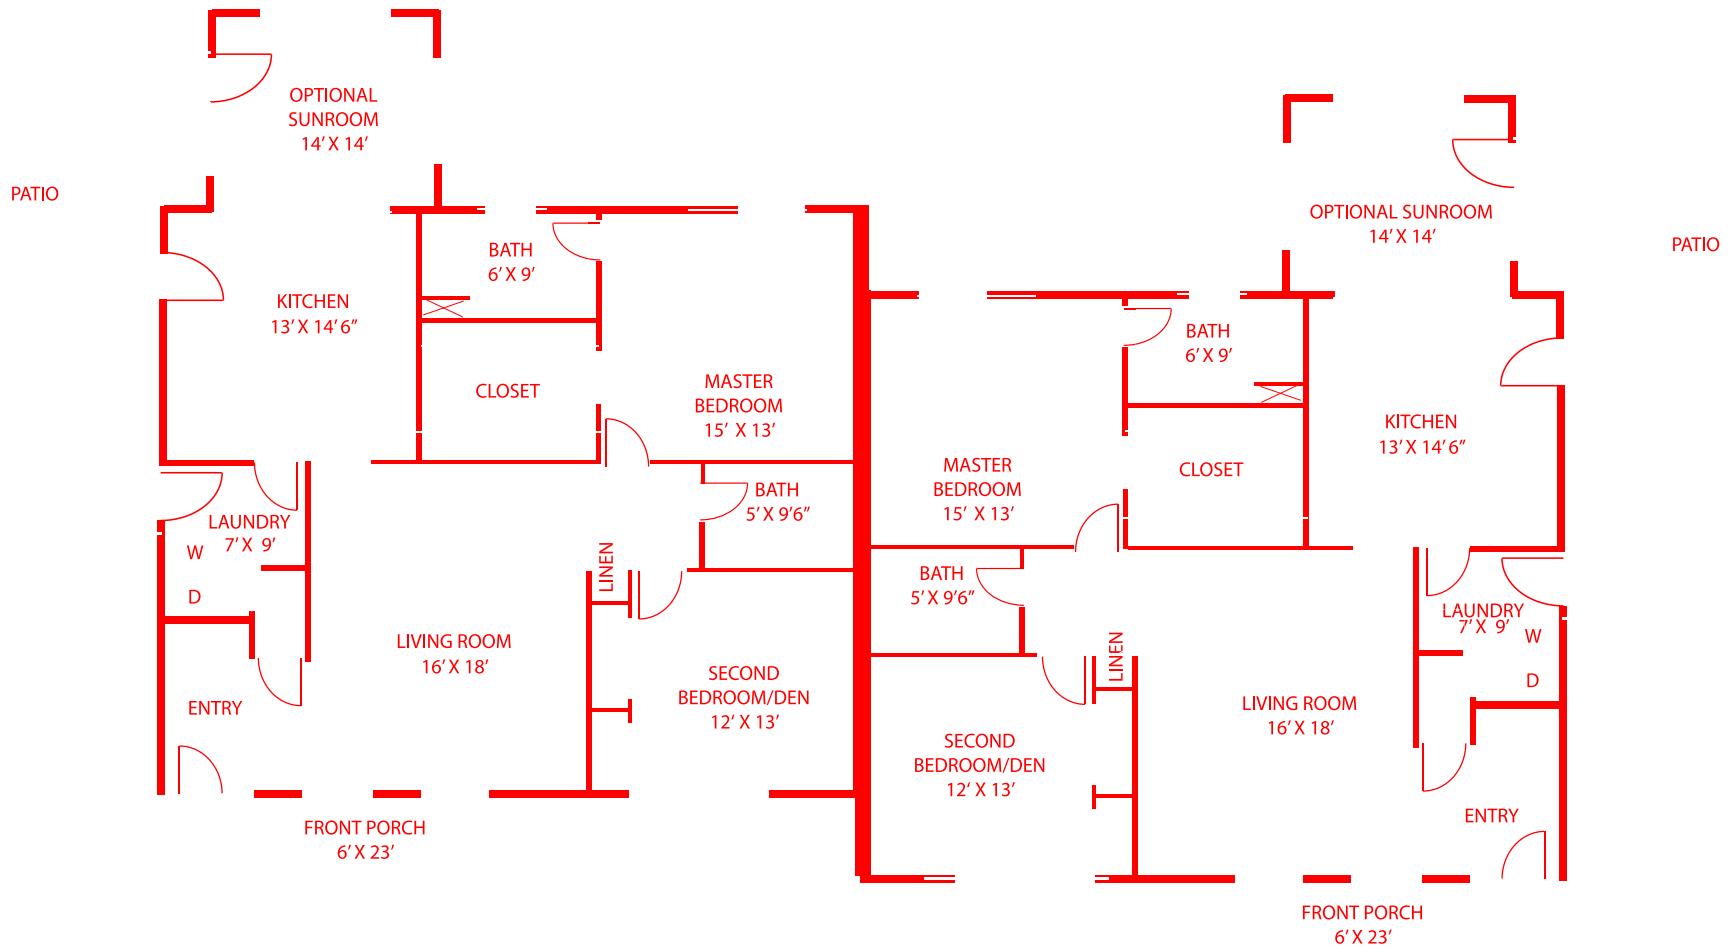

# Keystone Cottage

Phoebe Berks Village | Duplex - Floor Plan

Berks

Please note that room sizes shown are approximate and may vary slightly  
\*NOT TO SCALE\*

For further information call (610) 927-8561

# Keystone Cottage

Phoebe Berks Village | Single - Floor Plan

Berks

Please note that room sizes shown are approximate and may vary slightly  
\*NOT TO SCALE\*

For further information call (610) 927-8561