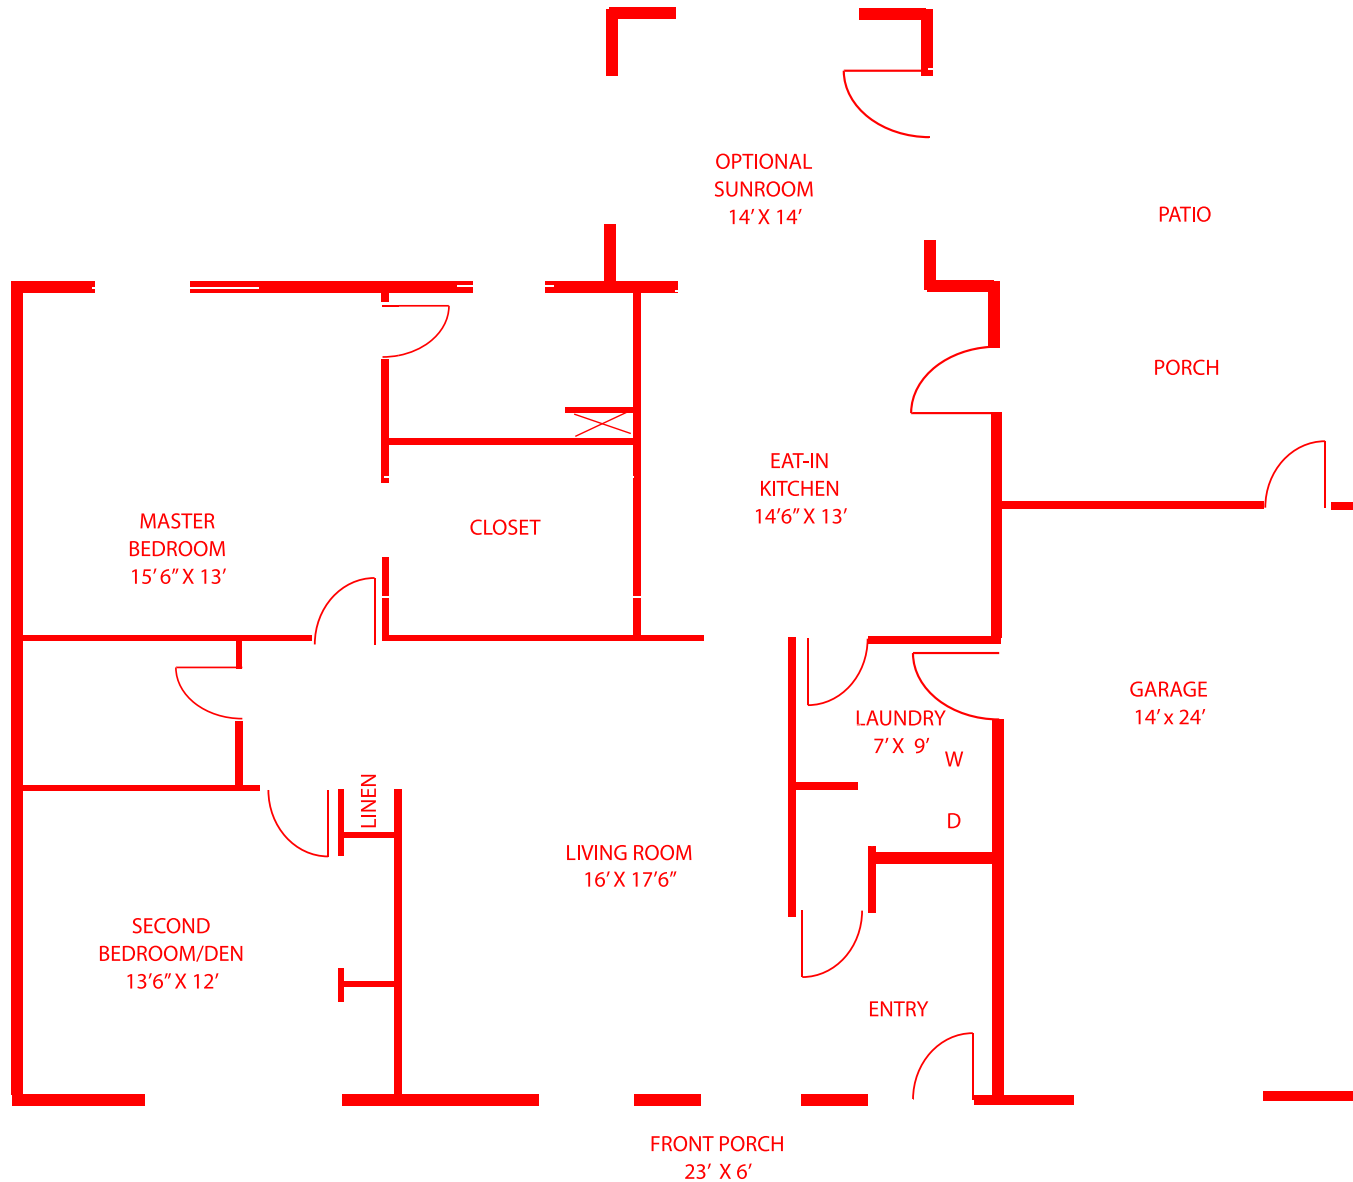

# Keystone Cottage

Phoebe Berks Village | Duplex - Floor Plan

Berks

Please note that room sizes shown are approximate and may vary slightly  
\*NOT TO SCALE\*

For further information call (610) 927-8561

# Keystone Cottage

Phoebe Berks Village | Single - Floor Plan

Berks

Please note that room sizes shown are approximate and may vary slightly  
\*NOT TO SCALE\*

For further information call (610) 927-8561