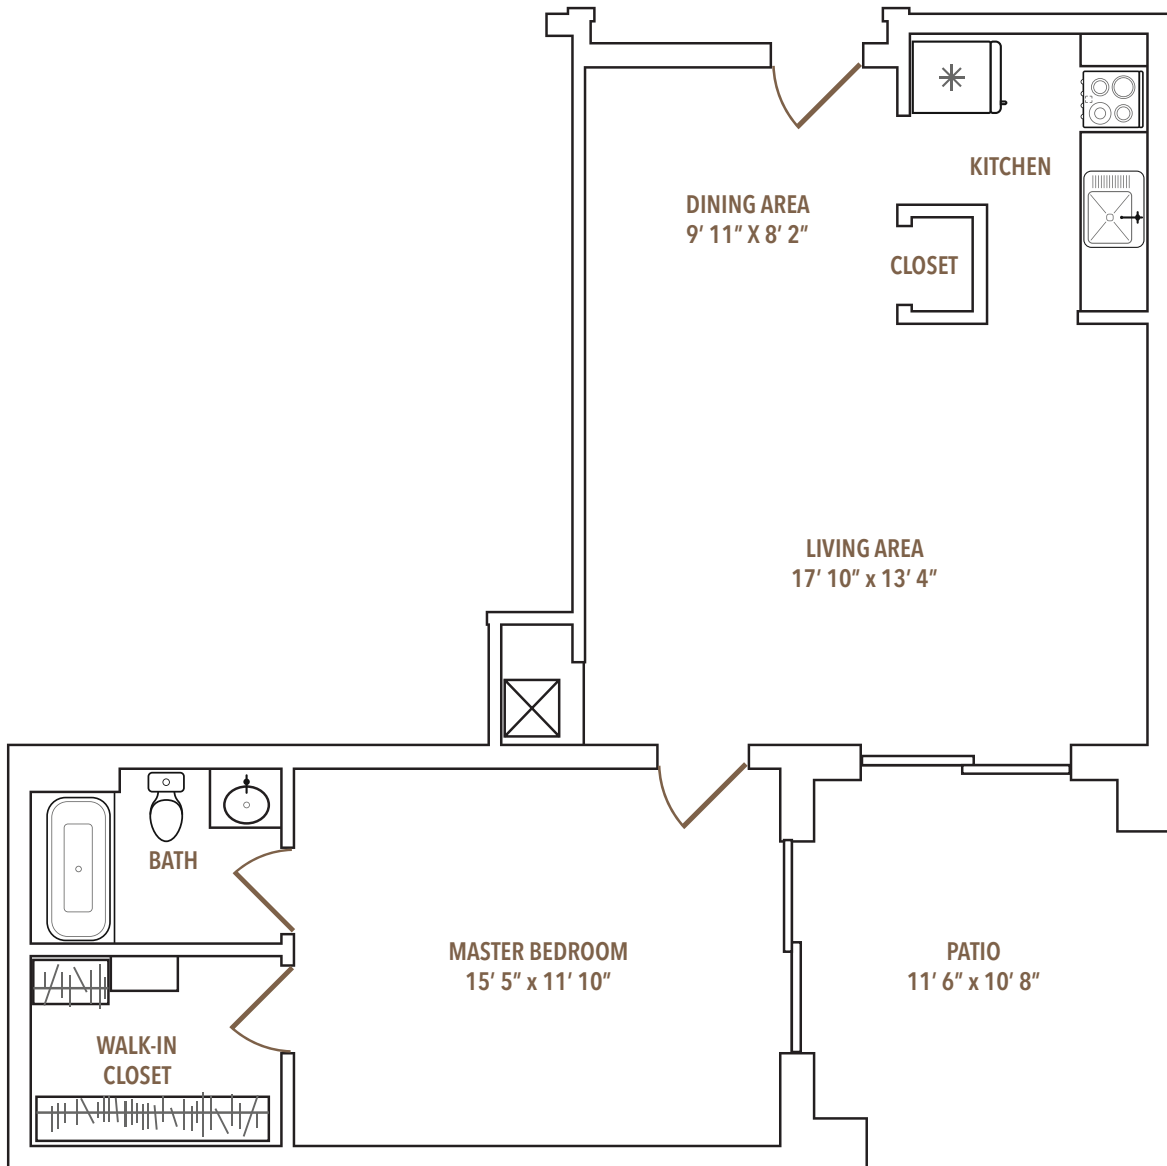

FLOOR PLAN

PHOEBE BERKS VILLAGE

The Weiser

One-Bedroom Corner (with patio) | 771 sq. ft.

For more information, call 610-927-8183

 **Phoebe**
Berks

NOT TO SCALE Please note that room sizes shown are approximate and may vary slightly.
Copyright ©2020 Phoebe Ministries