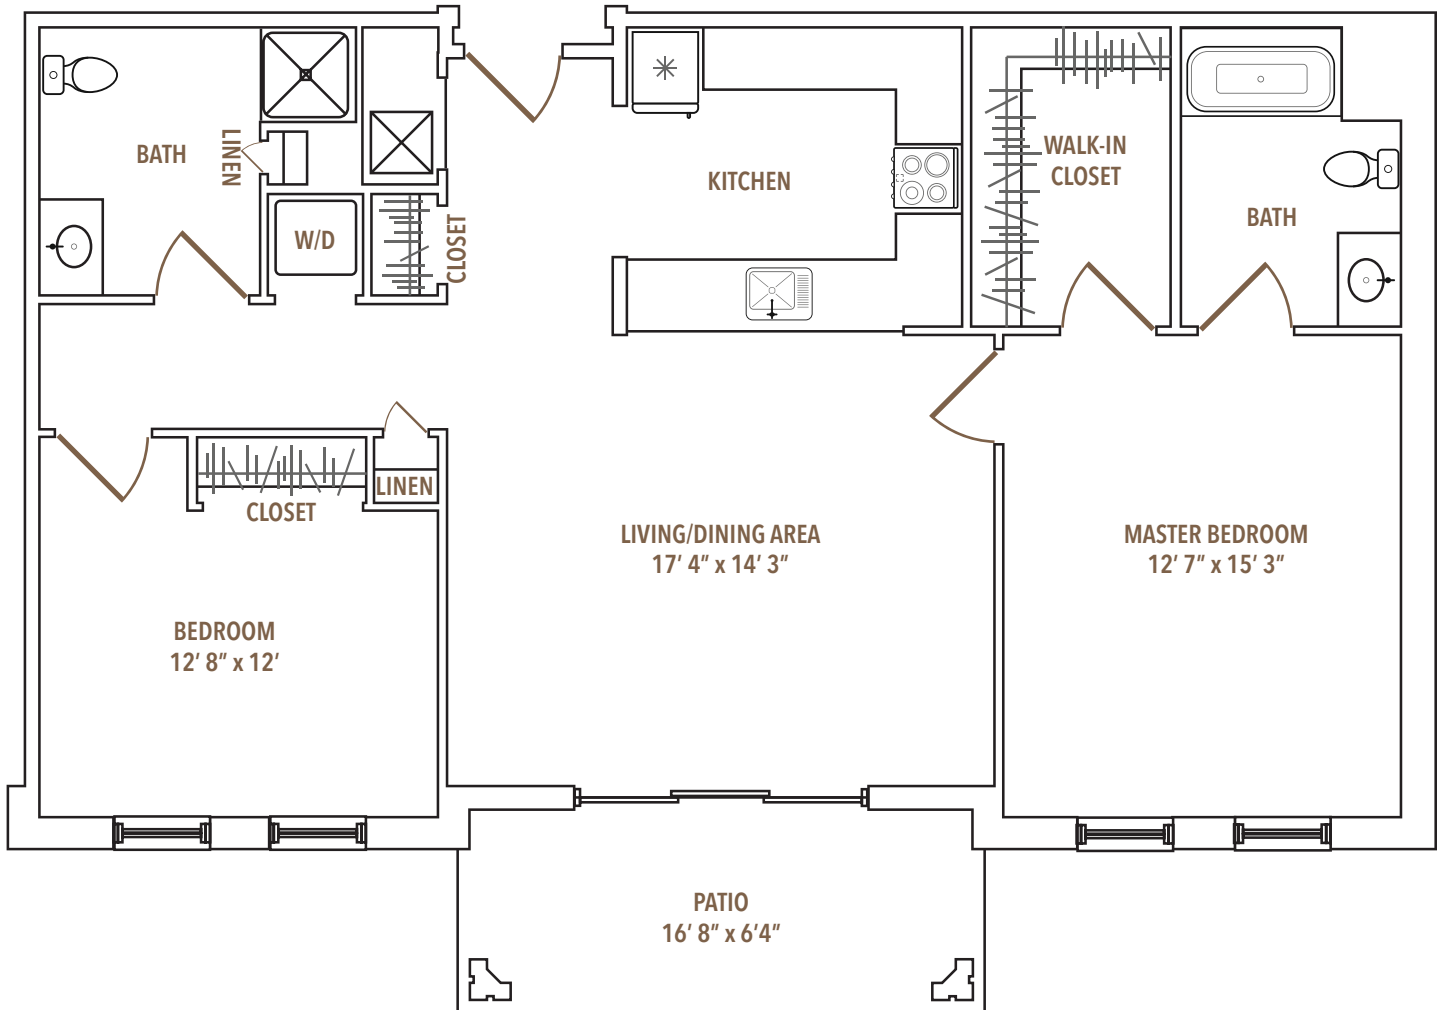

FLOOR PLAN

PHOEBE BERKS VILLAGE

The Wallace

Two-Bedroom with patio and washer/dryer | 1,170 sq. ft.

For more information, call 610-927-8183

 **Phoebe**
Berks

NOT TO SCALE Please note that room sizes shown are approximate and may vary slightly.
Copyright ©2020 Phoebe Ministries