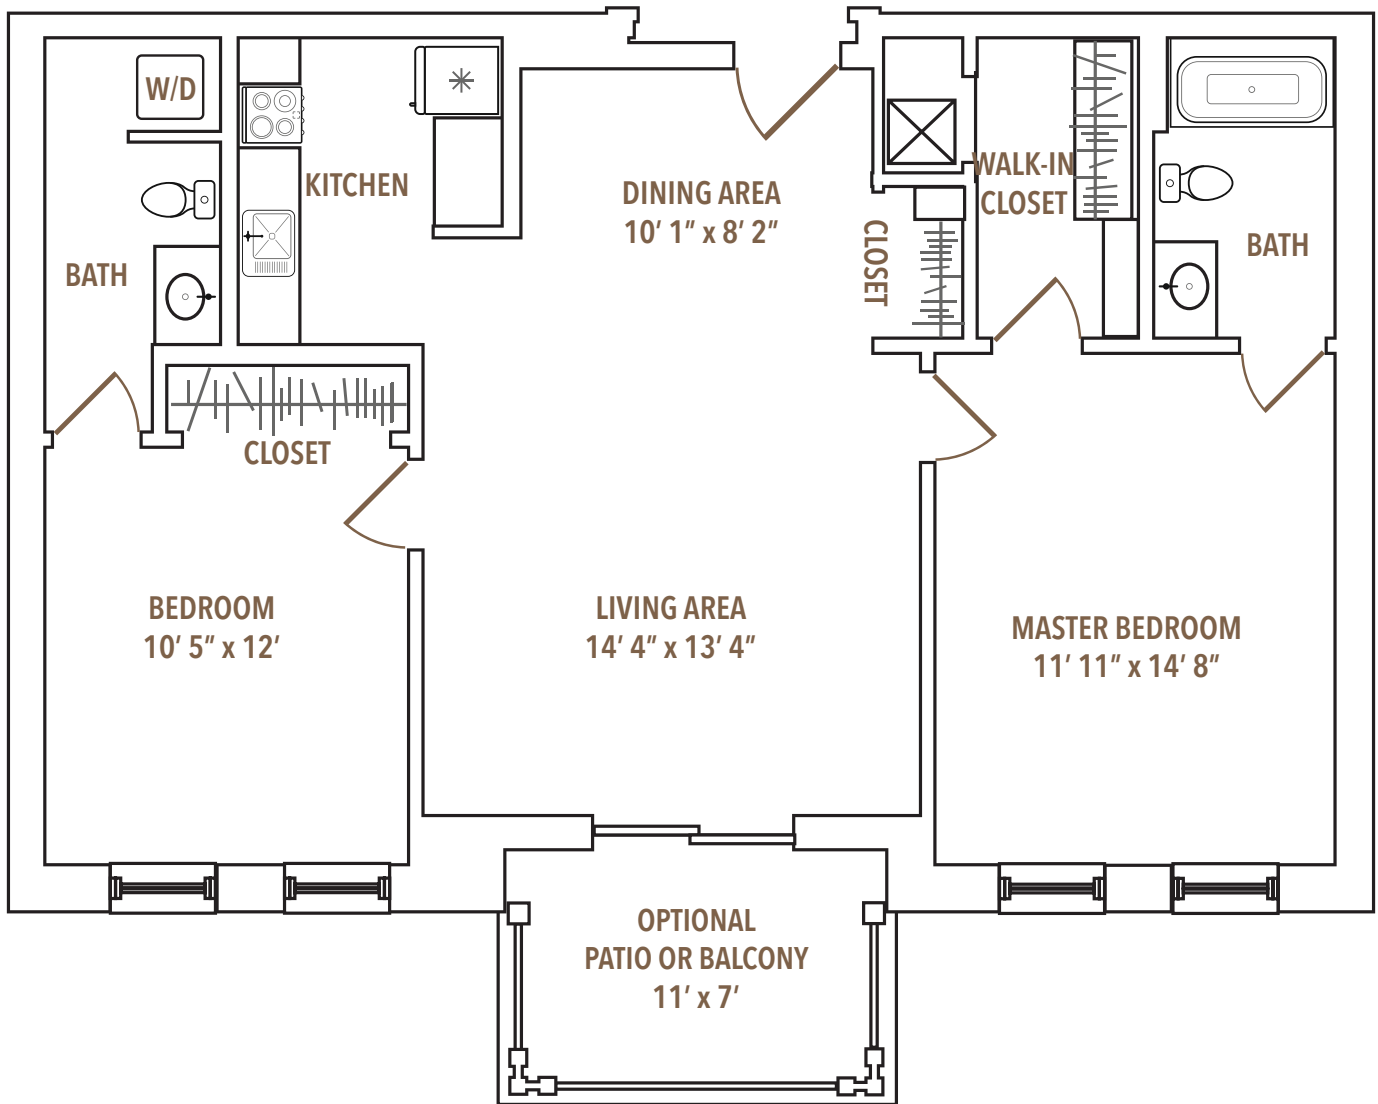

FLOOR PLAN

PHOEBE BERKS VILLAGE

The Rajah

Two-Bedroom with washer/dryer | 962 sq. ft.

For more information, call 610-927-8183

 **Phoebe**
Berks

NOT TO SCALE Please note that room sizes shown are approximate and may vary slightly.
Copyright ©2020 Phoebe Ministries