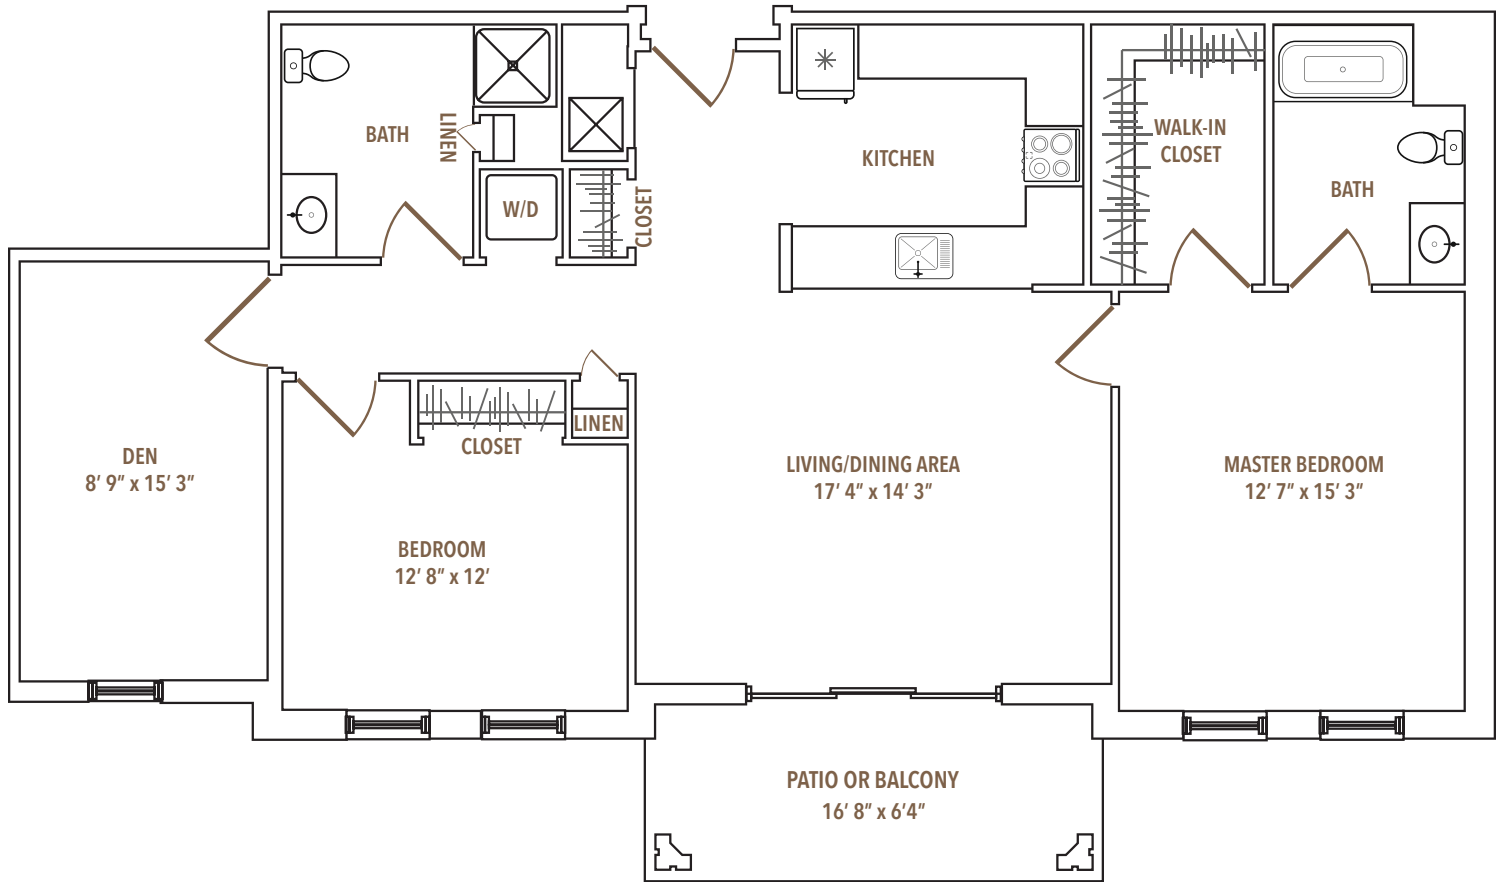

PHOEBE BERKS VILLAGE

The Palmer

FLOOR PLAN

Two-Bedroom and Den with patio or balcony and washer/dryer | 1,310 sq. ft.

For more information, call 610-927-8183

 **Phoebe**
Berks

NOT TO SCALE Please note that room sizes shown are approximate and may vary slightly.
Copyright ©2020 Phoebe Ministries