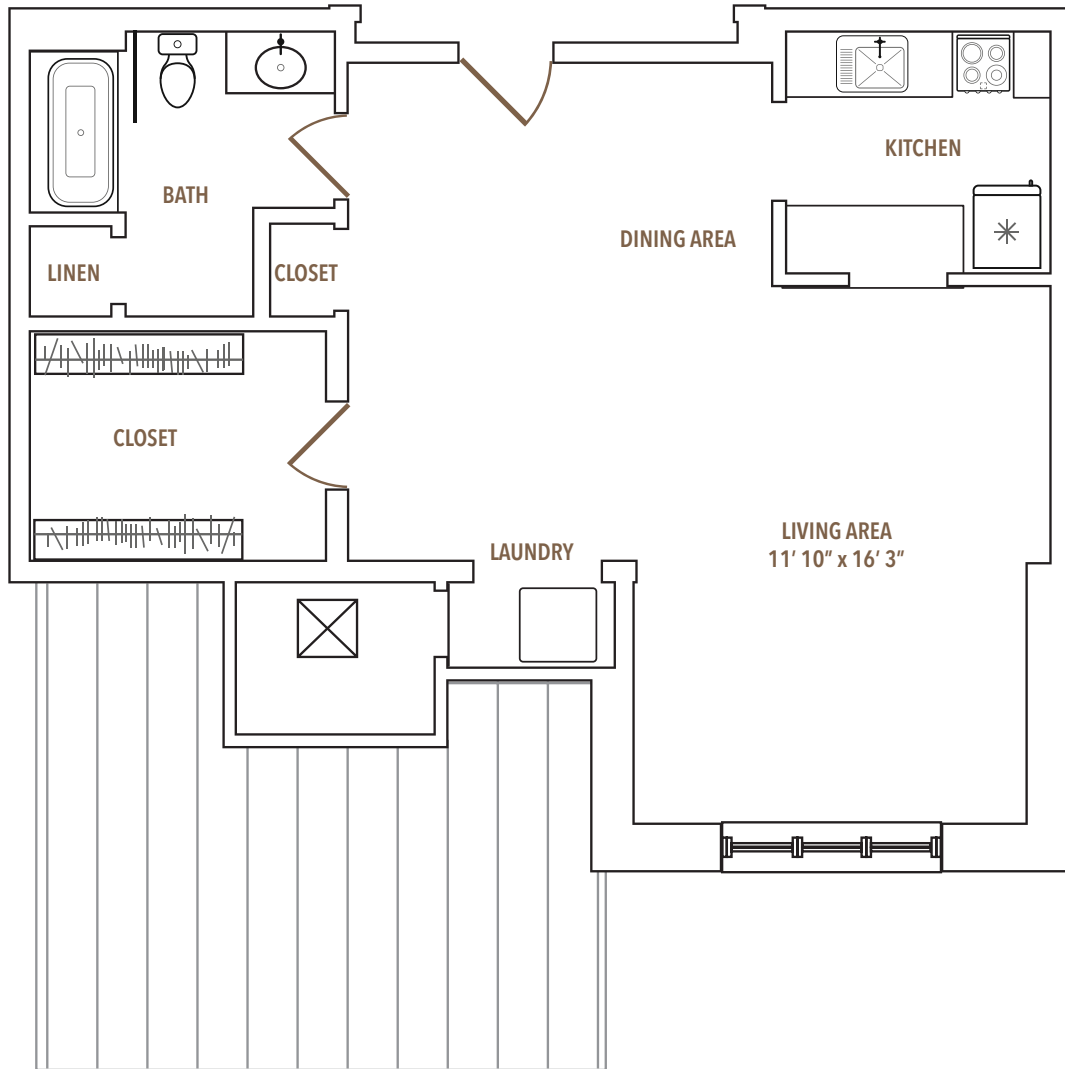

FLOOR PLAN

PHOEBE BERKS VILLAGE

# The Loft

Studio with washer/dryer | 667 sq. ft.

For more information, call 610-927-8183

 **Phoebe**  
**Berks**

\*NOT TO SCALE\* Please note that room sizes shown are approximate and may vary slightly.  
Copyright ©2020 Phoebe Ministries