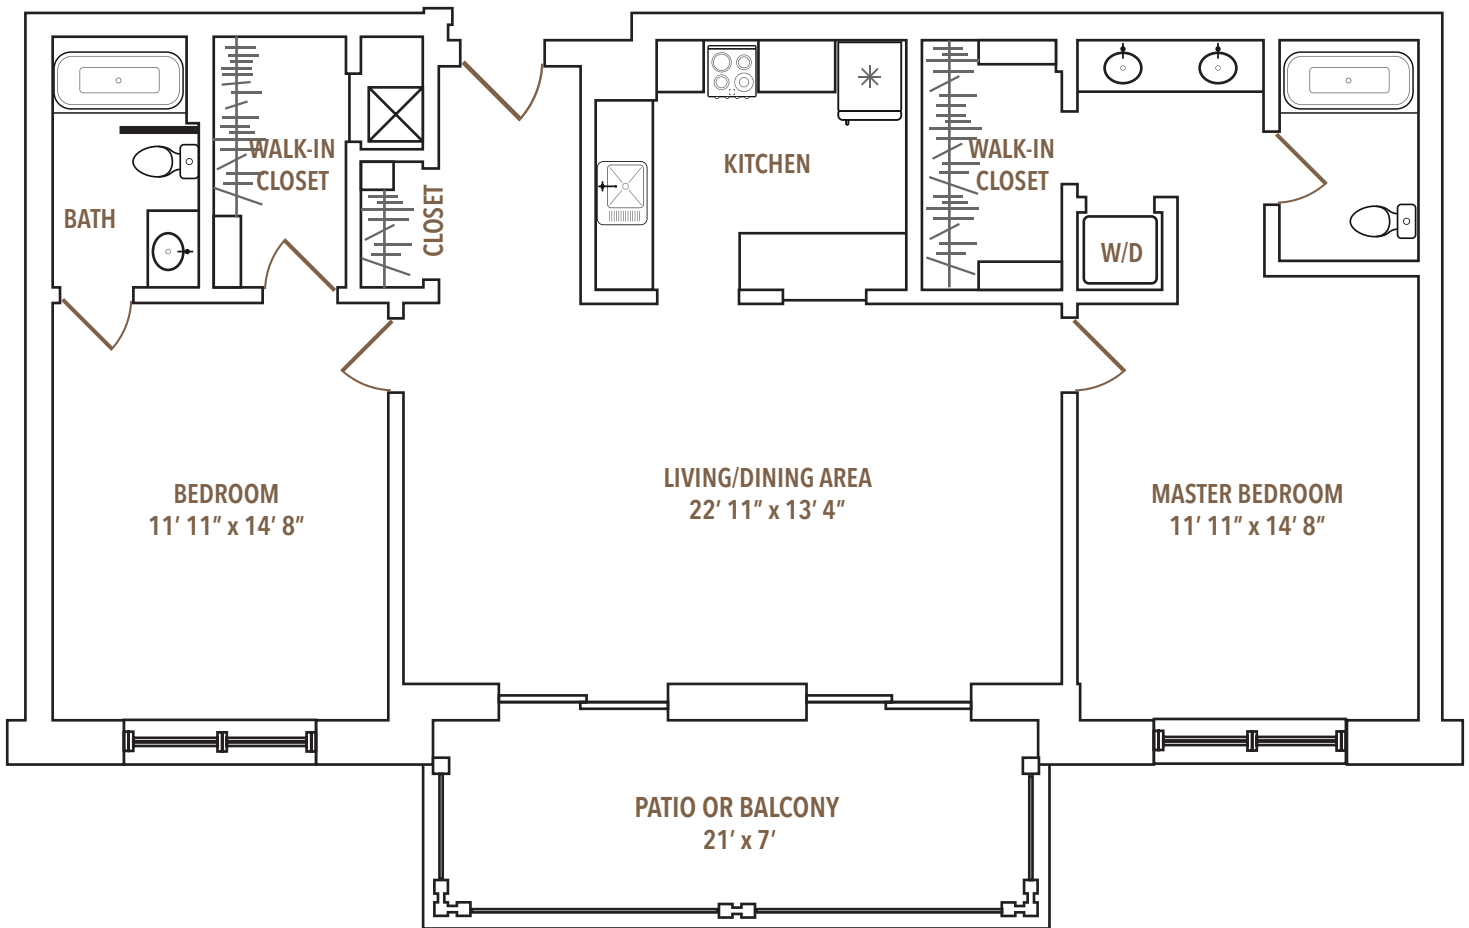

PHOEBE BERKS VILLAGE

FLOOR PLAN

The Janssen

Two-Bedroom with patio or balcony and washer/dryer
1,202 sq. ft.

For more information, call 610-927-8183

NOT TO SCALE Please note that room sizes shown are approximate and may vary slightly.
Copyright ©2020 Phoebe Ministries