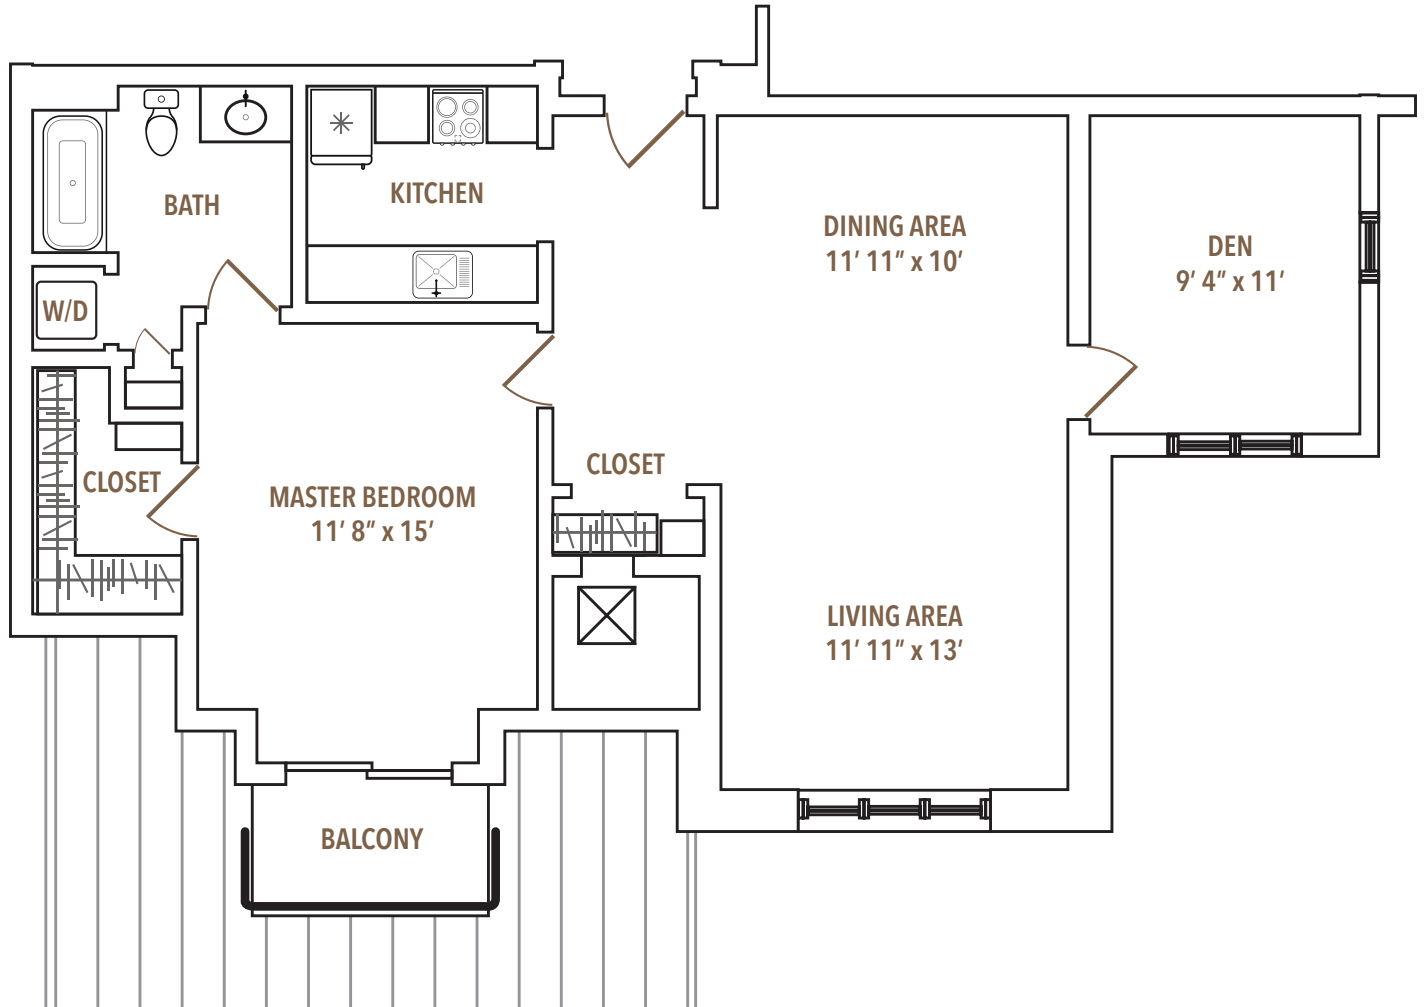

PHOEBE BERKS VILLAGE

FLOOR PLAN

# The Heidelberg

One-Bedroom and Den with balcony and washer/dryer  
966 sq. ft.

For more information, call 610-927-8183

 **Phoebe**  
Berks

\*NOT TO SCALE\* Please note that room sizes shown are approximate and may vary slightly.  
Copyright ©2020 Phoebe Ministries