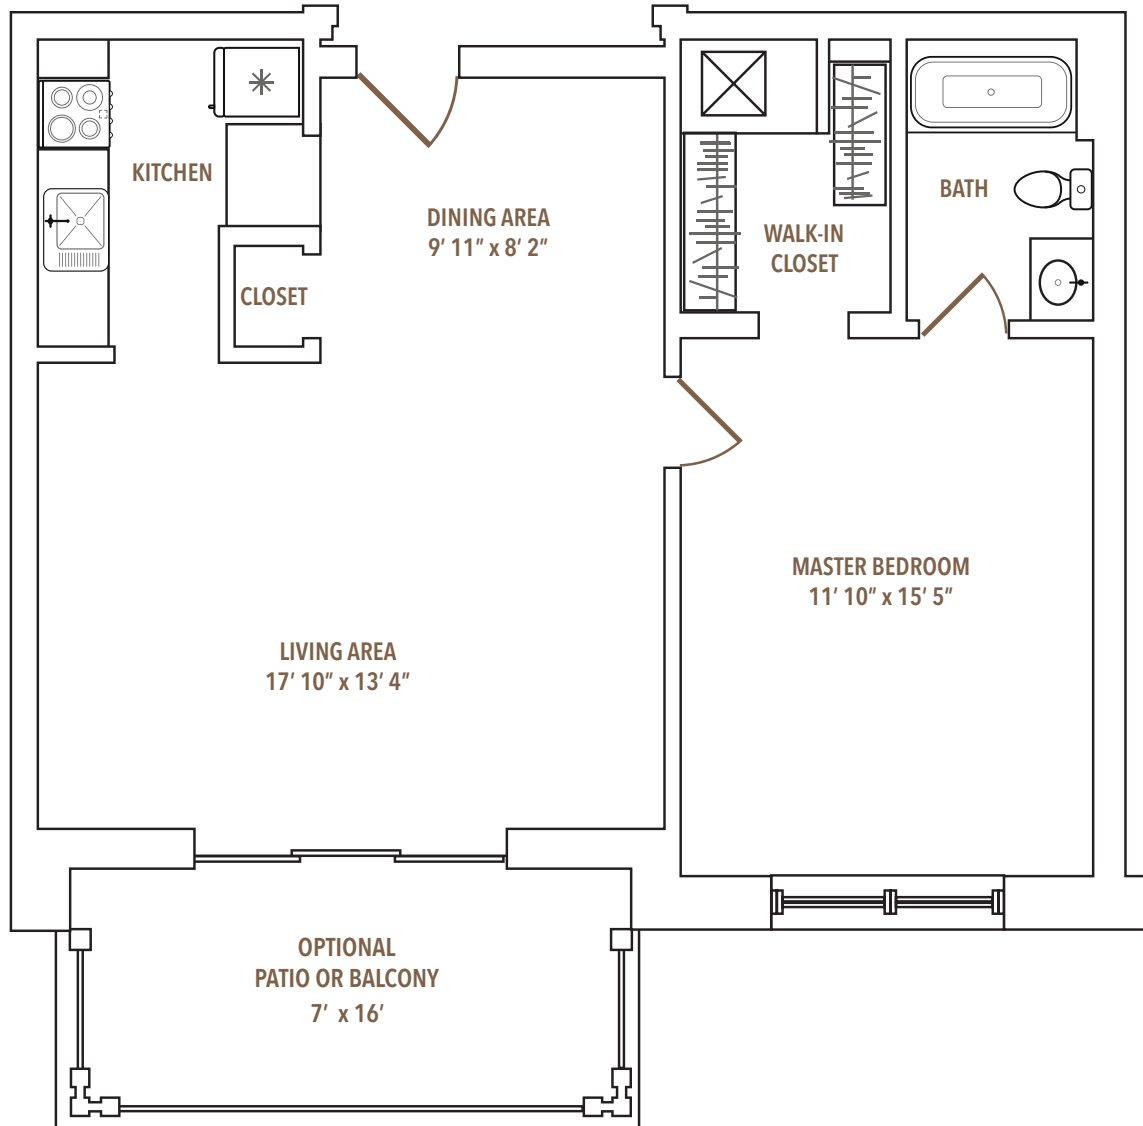

FLOOR PLAN

PHOEBE BERKS VILLAGE

The Genesisius

One-Bedroom | 758 sq. ft.

For more information, call 610-927-8183

 **Phoebe**
Berks

NOT TO SCALE Please note that room sizes shown are approximate and may vary slightly.
Copyright ©2020 Phoebe Ministries