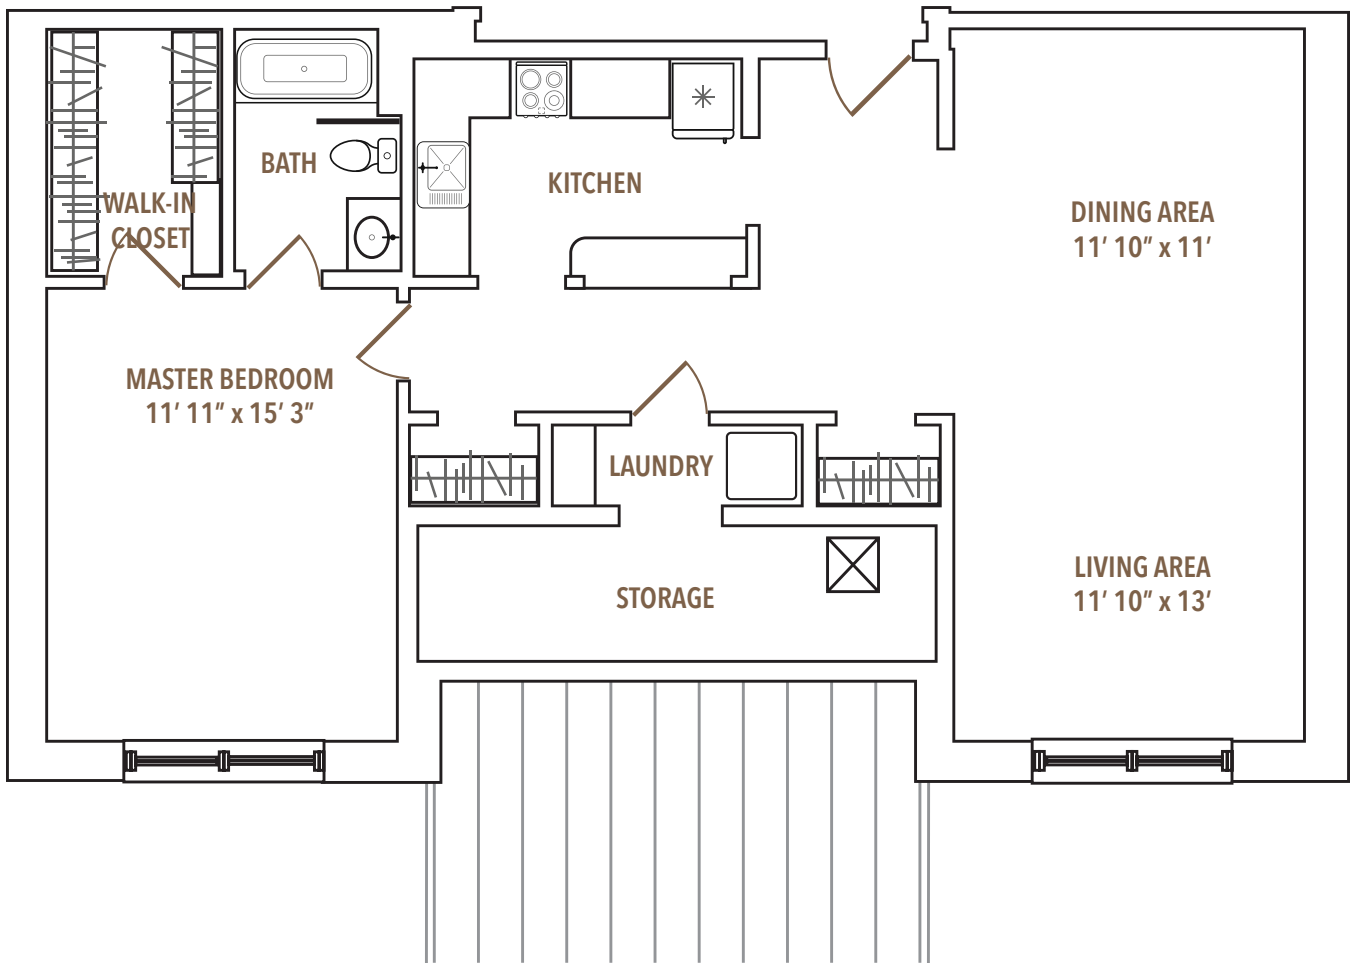

FLOOR PLAN

PHOEBE BERKS VILLAGE

# The Galen View

One-Bedroom with washer/dryer | 1,057 sq. ft.

For more information, call 610-927-8183

 **Phoebe**  
Berks

\*NOT TO SCALE\* Please note that room sizes shown are approximate and may vary slightly.  
Copyright ©2020 Phoebe Ministries