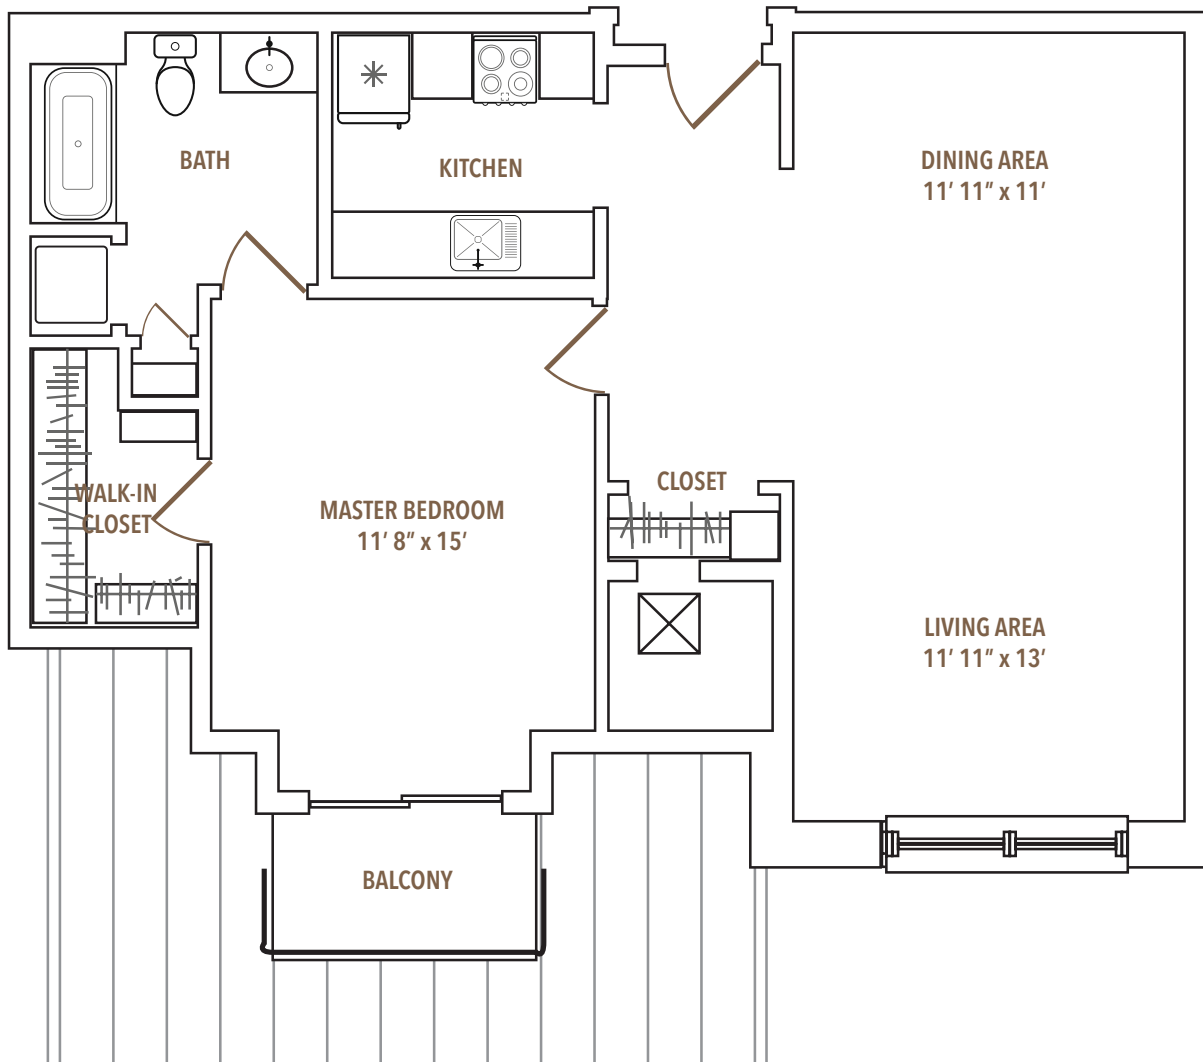

FLOOR PLAN

PHOEBE BERKS VILLAGE

# The Embassy

One-Bedroom with balcony and washer/dryer | 823 sq. ft.

For more information, call 610-927-8183

 **Phoebe**  
**Berks**

\*NOT TO SCALE\* Please note that room sizes shown are approximate and may vary slightly.  
Copyright ©2020 Phoebe Ministries