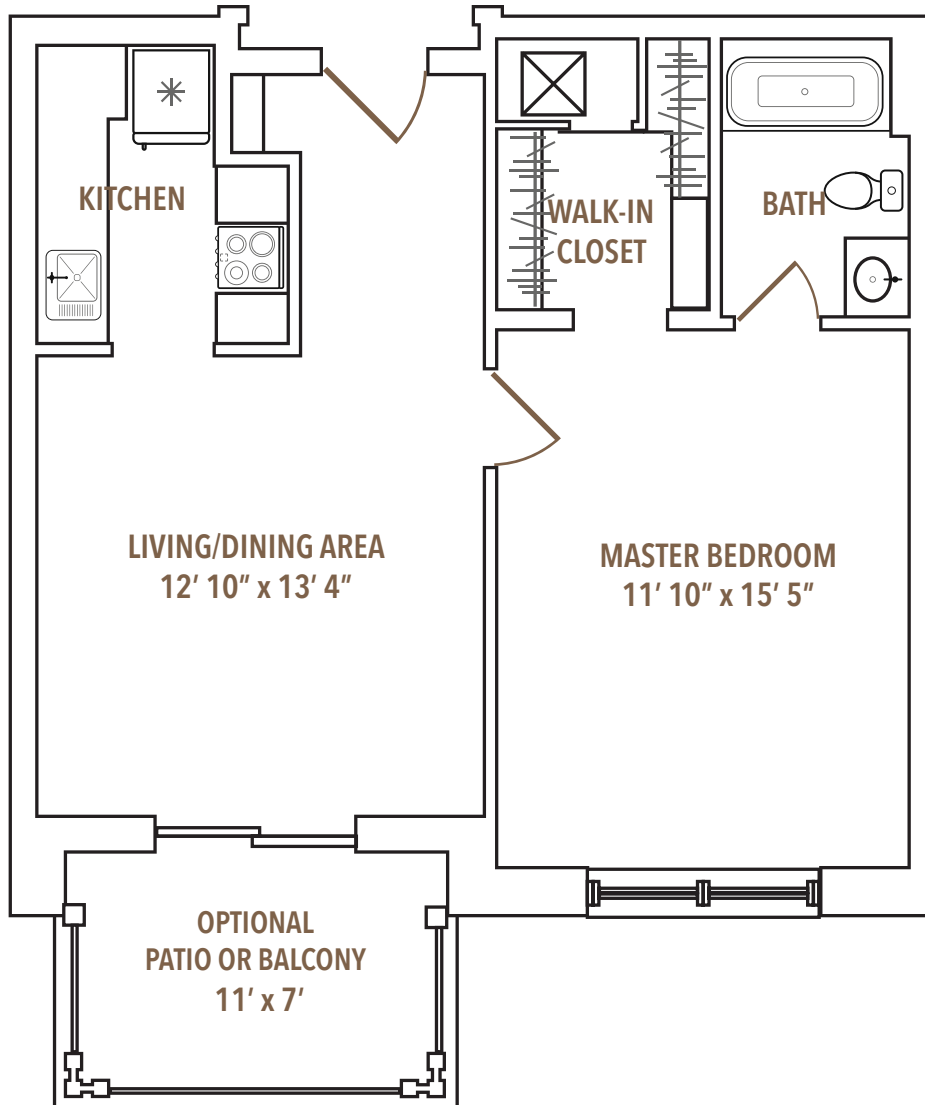

FLOOR PLAN

PHOEBE BERKS VILLAGE

# The Berkshire

One-Bedroom | 640 sq. ft.

For more information, call 610-927-8183

 **Phoebe**  
Berks

\*NOT TO SCALE\* Please note that room sizes shown are approximate and may vary slightly.  
Copyright ©2020 Phoebe Ministries