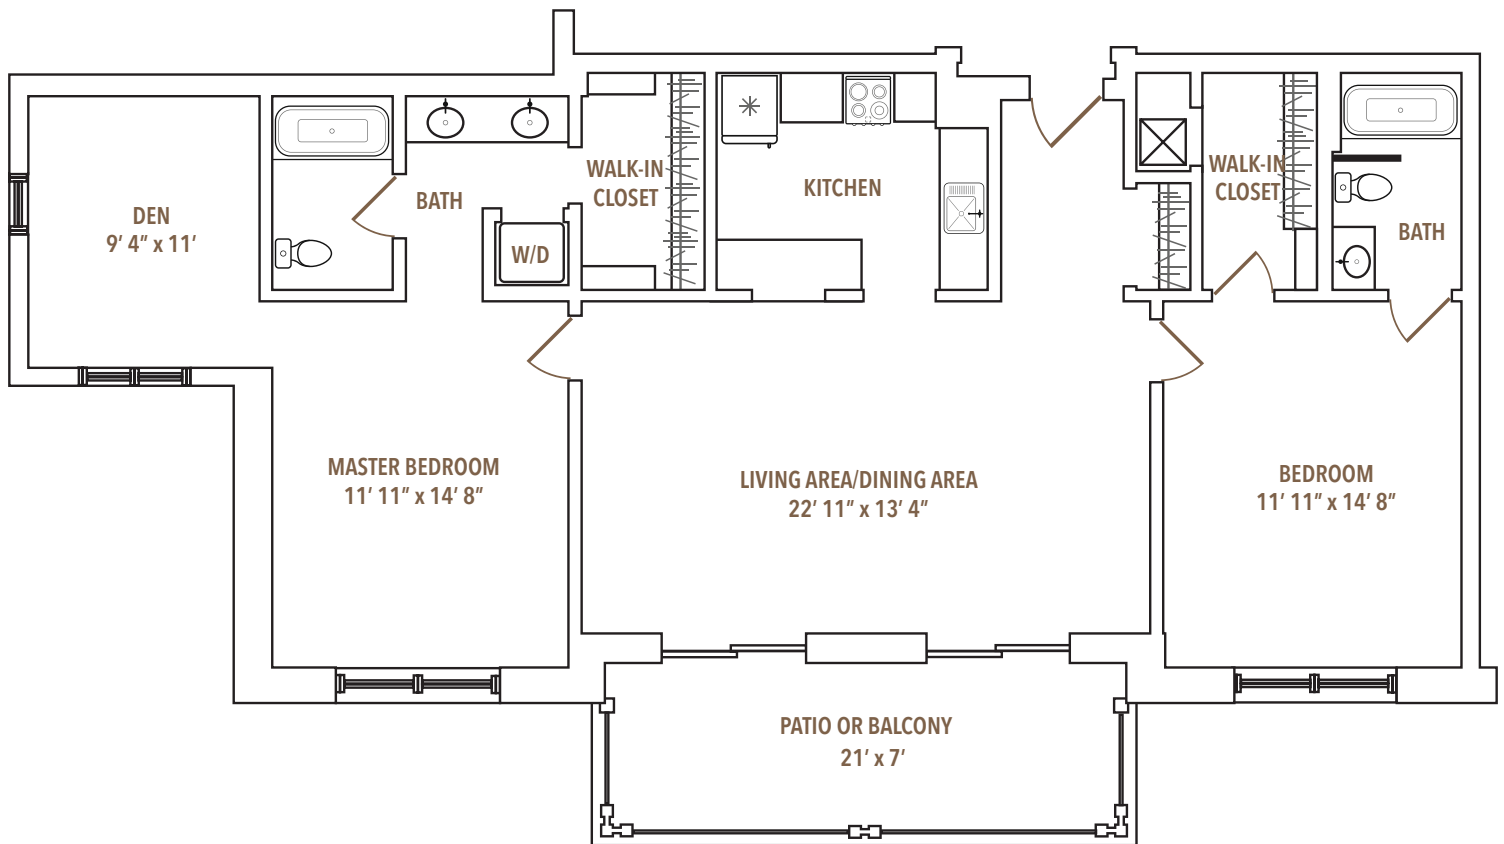

PHOEBE BERKS VILLAGE

The Baldwin

FLOOR PLAN

Two-Bedroom and Den with patio or balcony and washer/
dryer | 1,329 sq. ft.

For more information, call 610-927-8183

 **Phoebe**
Berks

NOT TO SCALE Please note that room sizes shown are approximate and may vary slightly.
Copyright ©2020 Phoebe Ministries