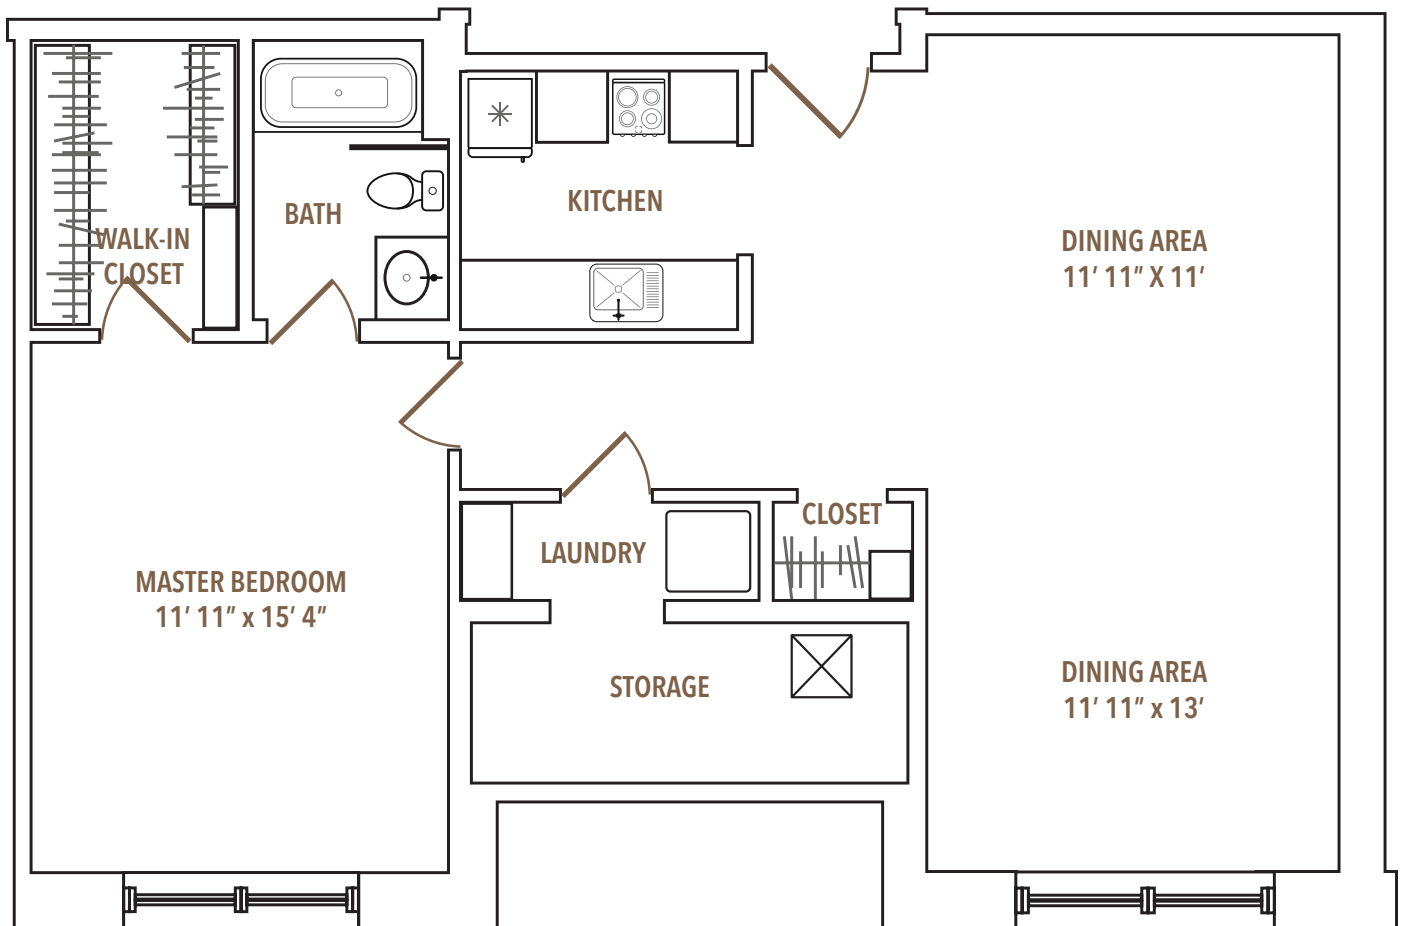

FLOOR PLAN

PHOEBE BERKS VILLAGE

# The Astor

One-Bedroom with washer/dryer | 947 sq. ft.

For more information, call 610-927-8183

 **Phoebe**  
Berks

\*NOT TO SCALE\* Please note that room sizes shown are approximate and may vary slightly.  
Copyright ©2020 Phoebe Ministries