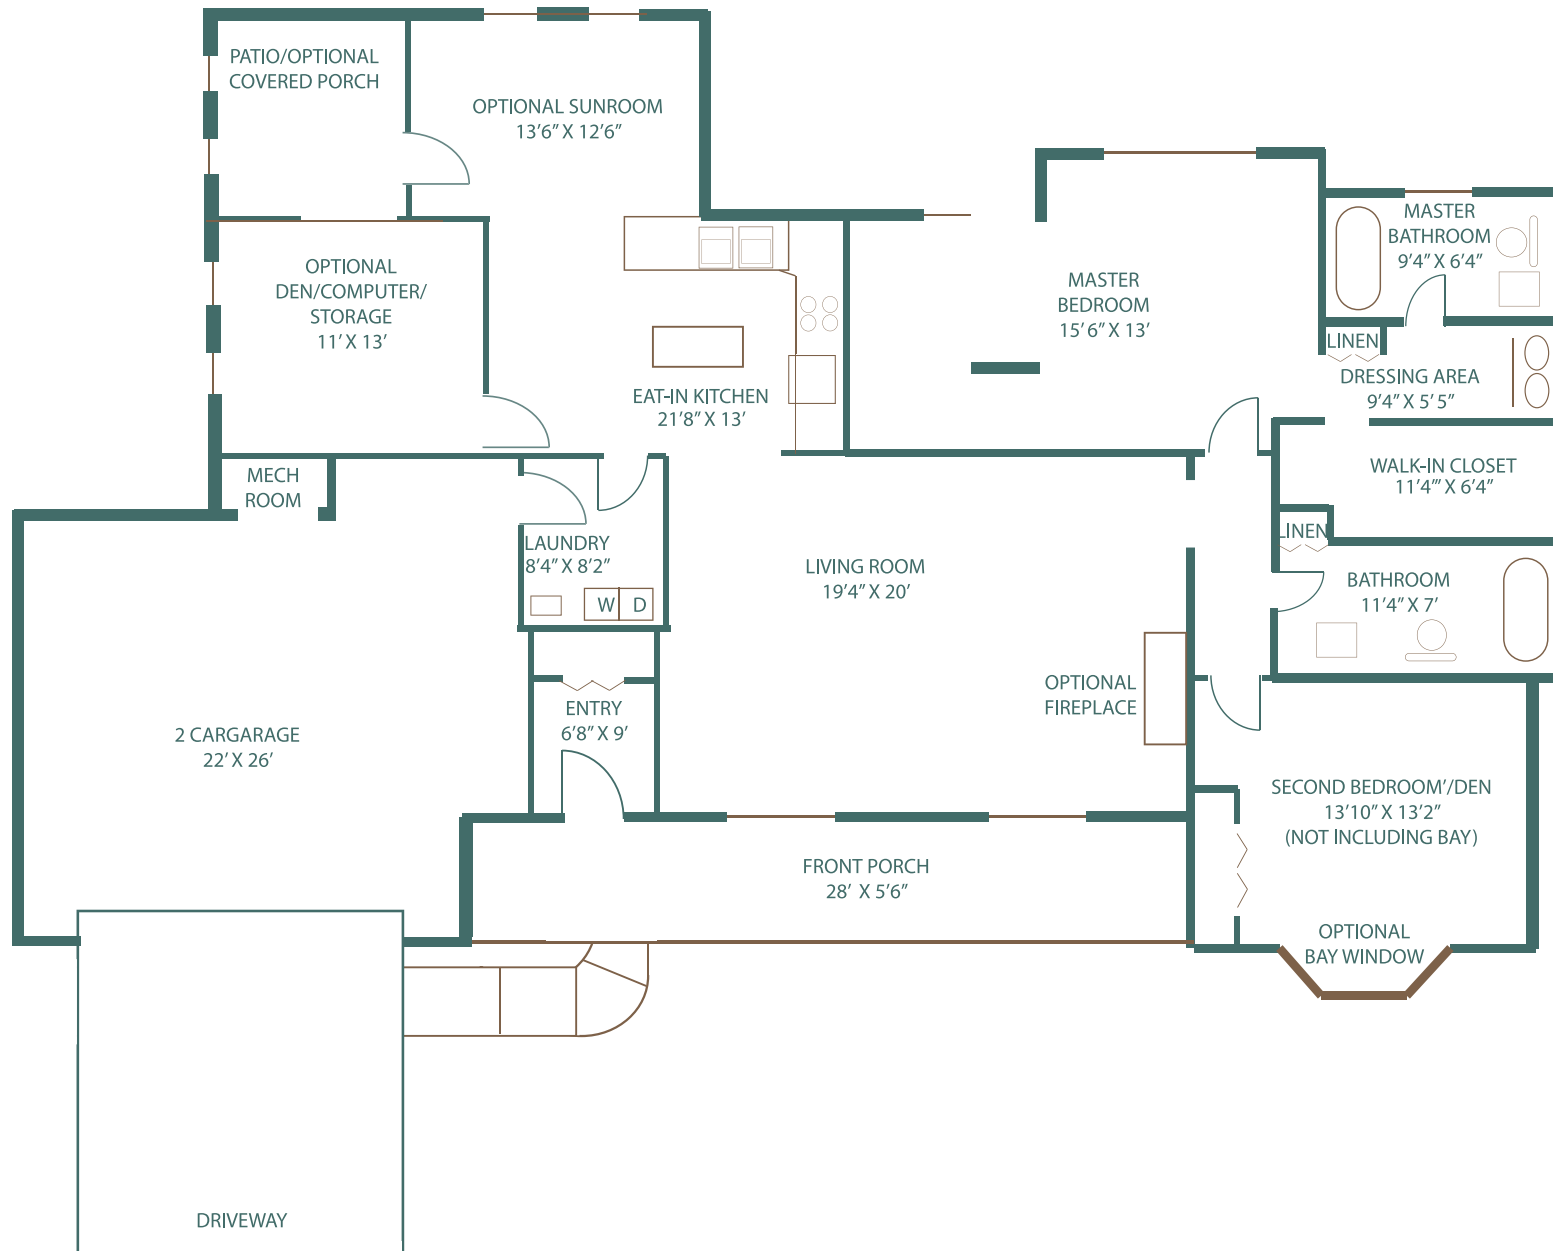

# Knollshire Cottage

Phoebe Berks Village | Base Model - Floor Plan

Berks

Please note that room sizes shown are approximate and may vary slightly  
\*NOT TO SCALE\*

For further information call (610) 927-8561

# Knollshire Cottage

Phoebe Berks Village | Full Options Model - Plan

Berks

Please note that room sizes shown are approximate and may vary slightly  
\*NOT TO SCALE\*

For further information call (610) 927-8561