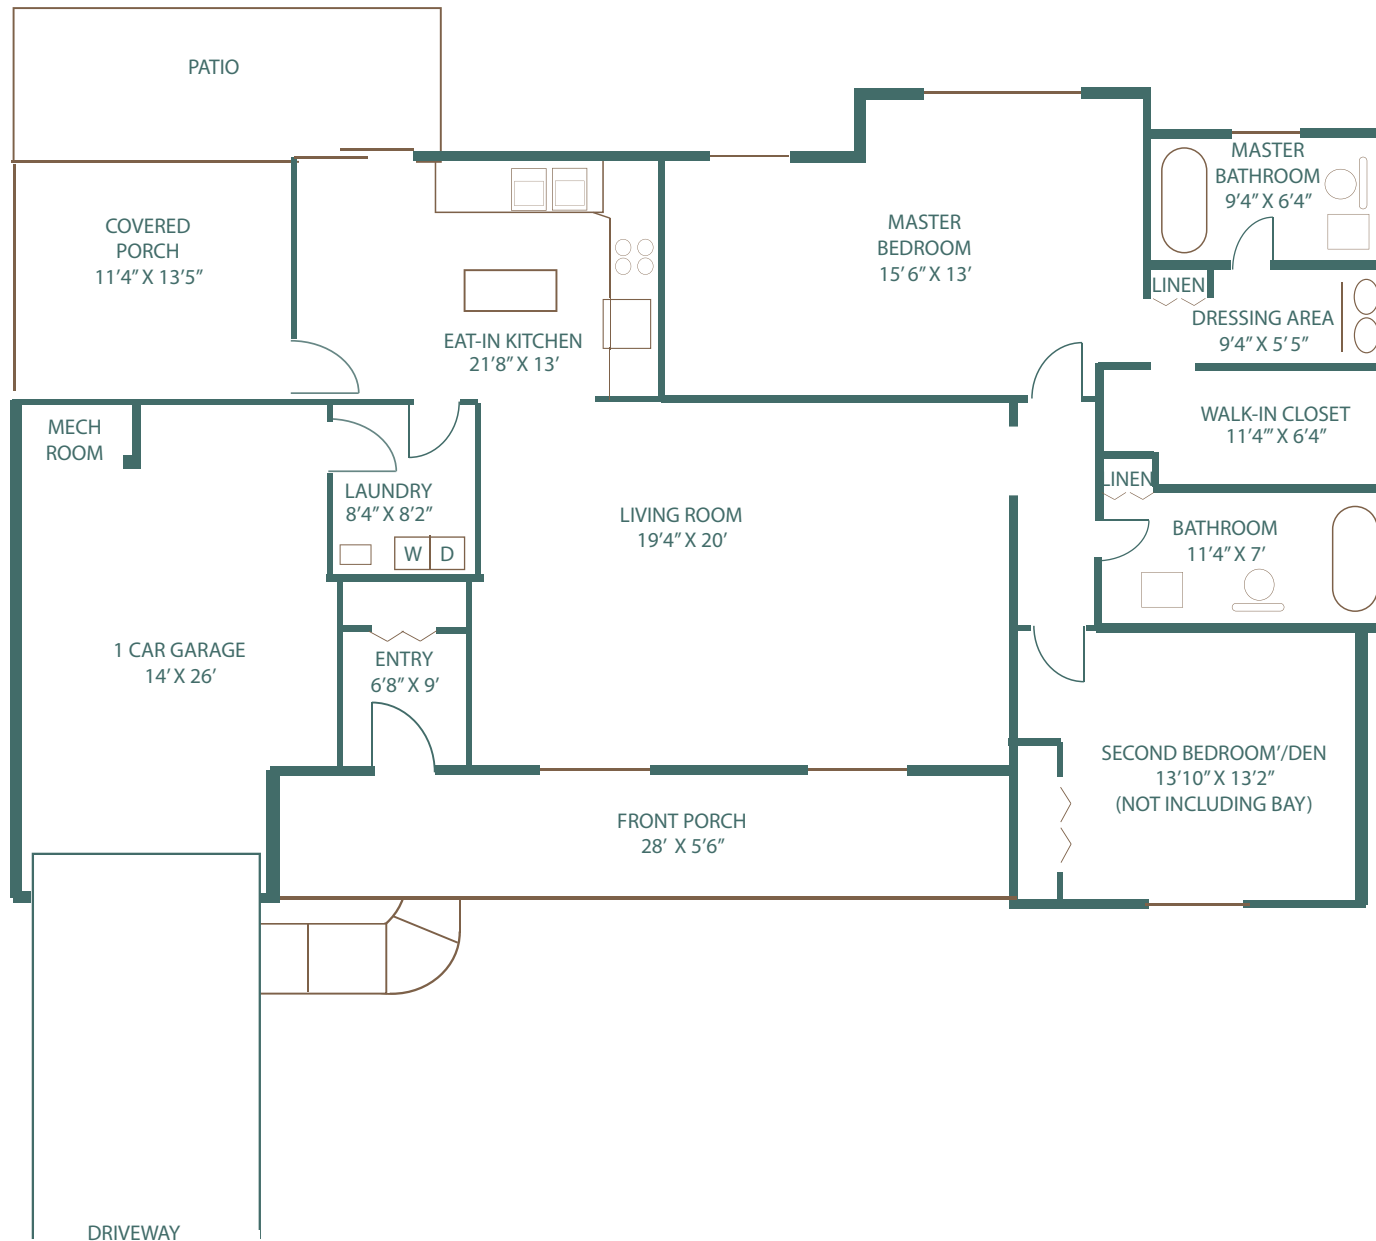

# Knollshire Cottage

Phoebe Berks Village | Base Model - Floor Plan

Berks

Please note that room sizes shown are approximate and may vary slightly  
\*NOT TO SCALE\*

For further information call (610) 927-8561

# Knollshire Cottage

Phoebe Berks Village | Full Options Model - Plan

Berks

Please note that room sizes shown are approximate and may vary slightly  
\*NOT TO SCALE\*

For further information call (610) 927-8561