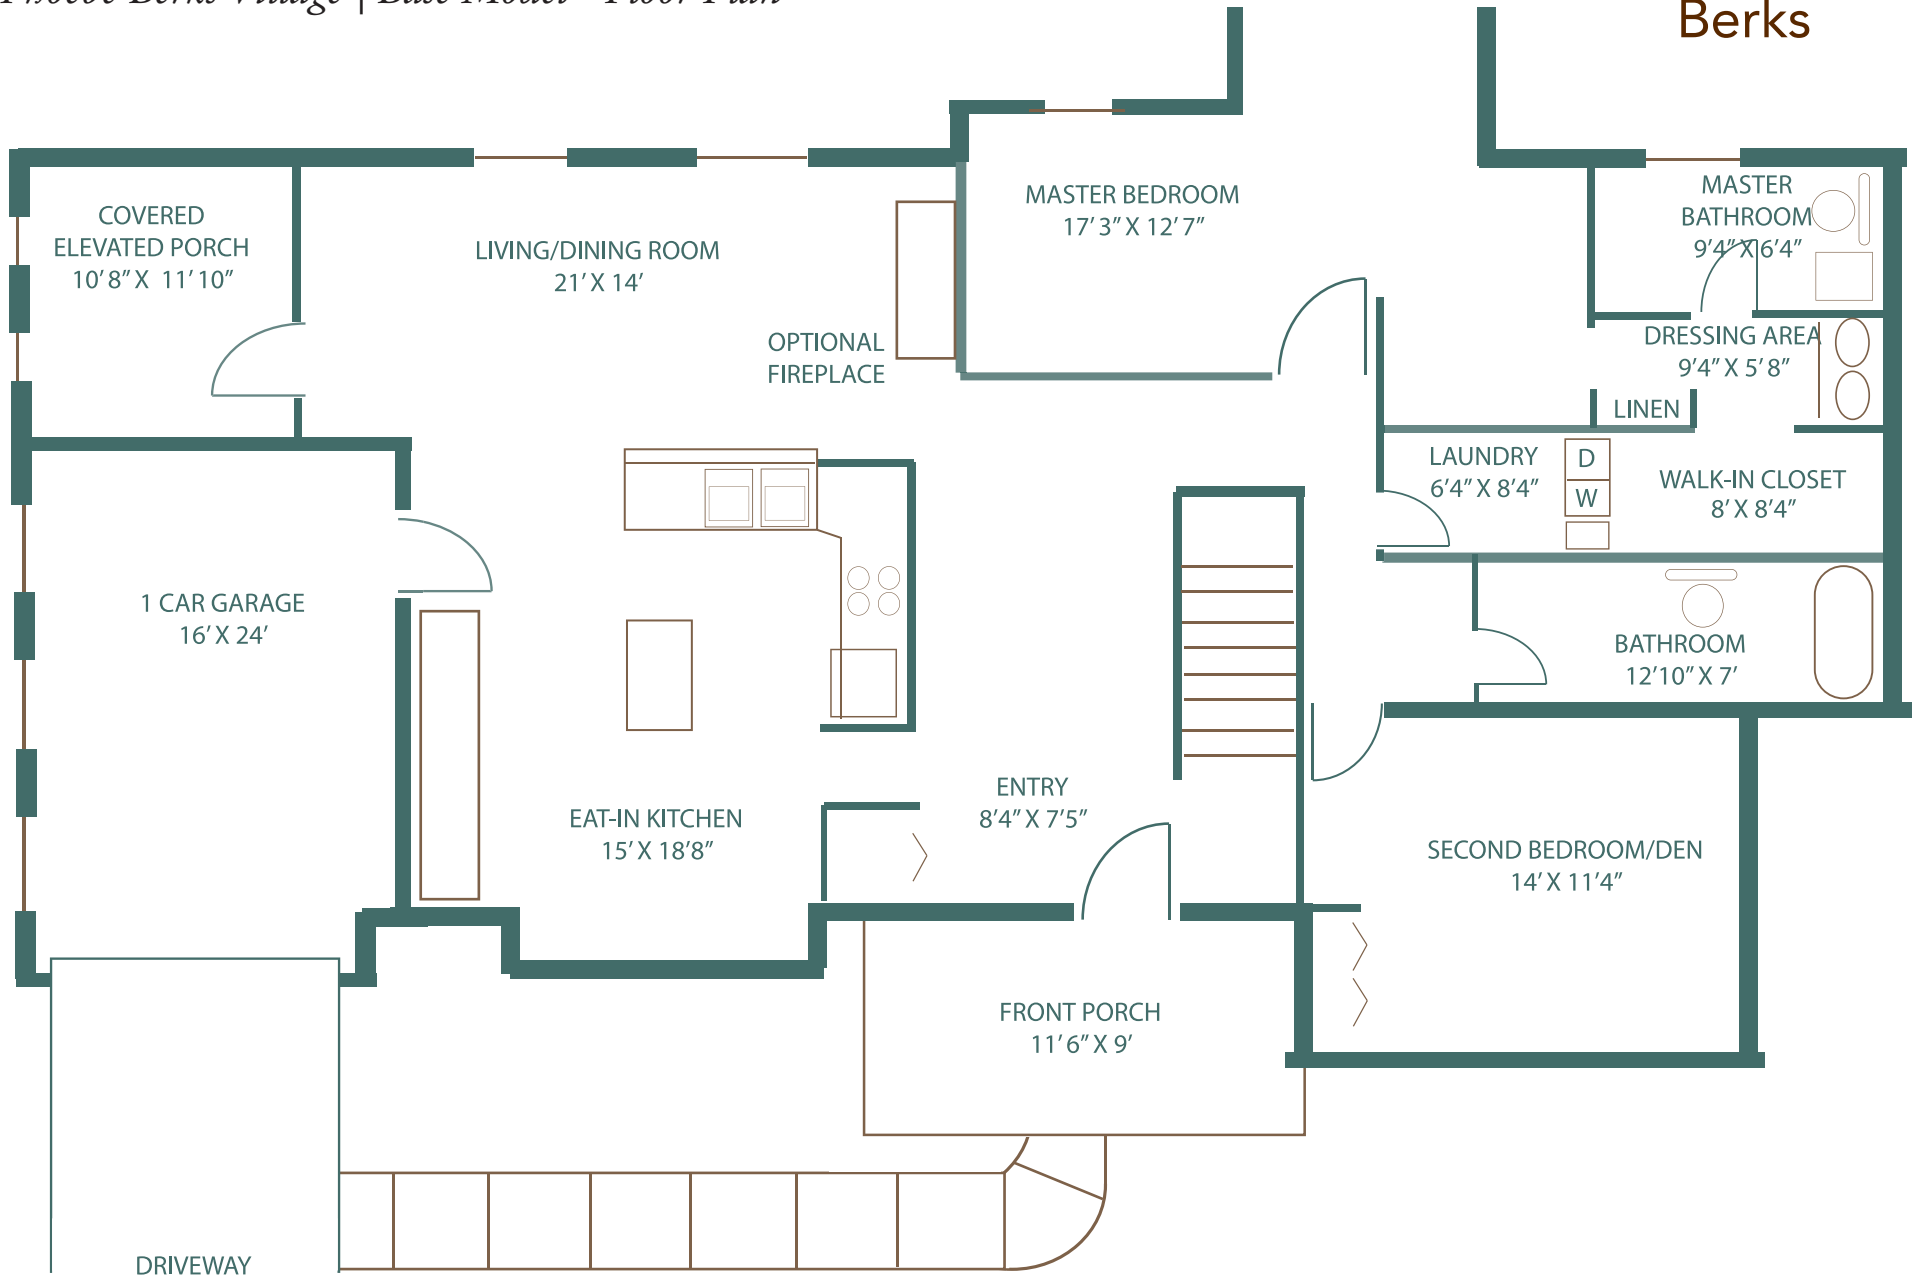

Vista Cottage

Phoebe Berks Village | Base Model - Floor Plan

Berks

Please note that room sizes shown are approximate and may vary slightly
NOT TO SCALE

For further information call (610) 927-8561

Vista Cottage

Phoebe Berks Village | Full Options Model - Plan

Berks

Please note that room sizes shown are approximate and may vary slightly
NOT TO SCALE

For further information call (610) 927-8561

Vista Cottage

Phoebe Berks Village | Basement - Floor Plan