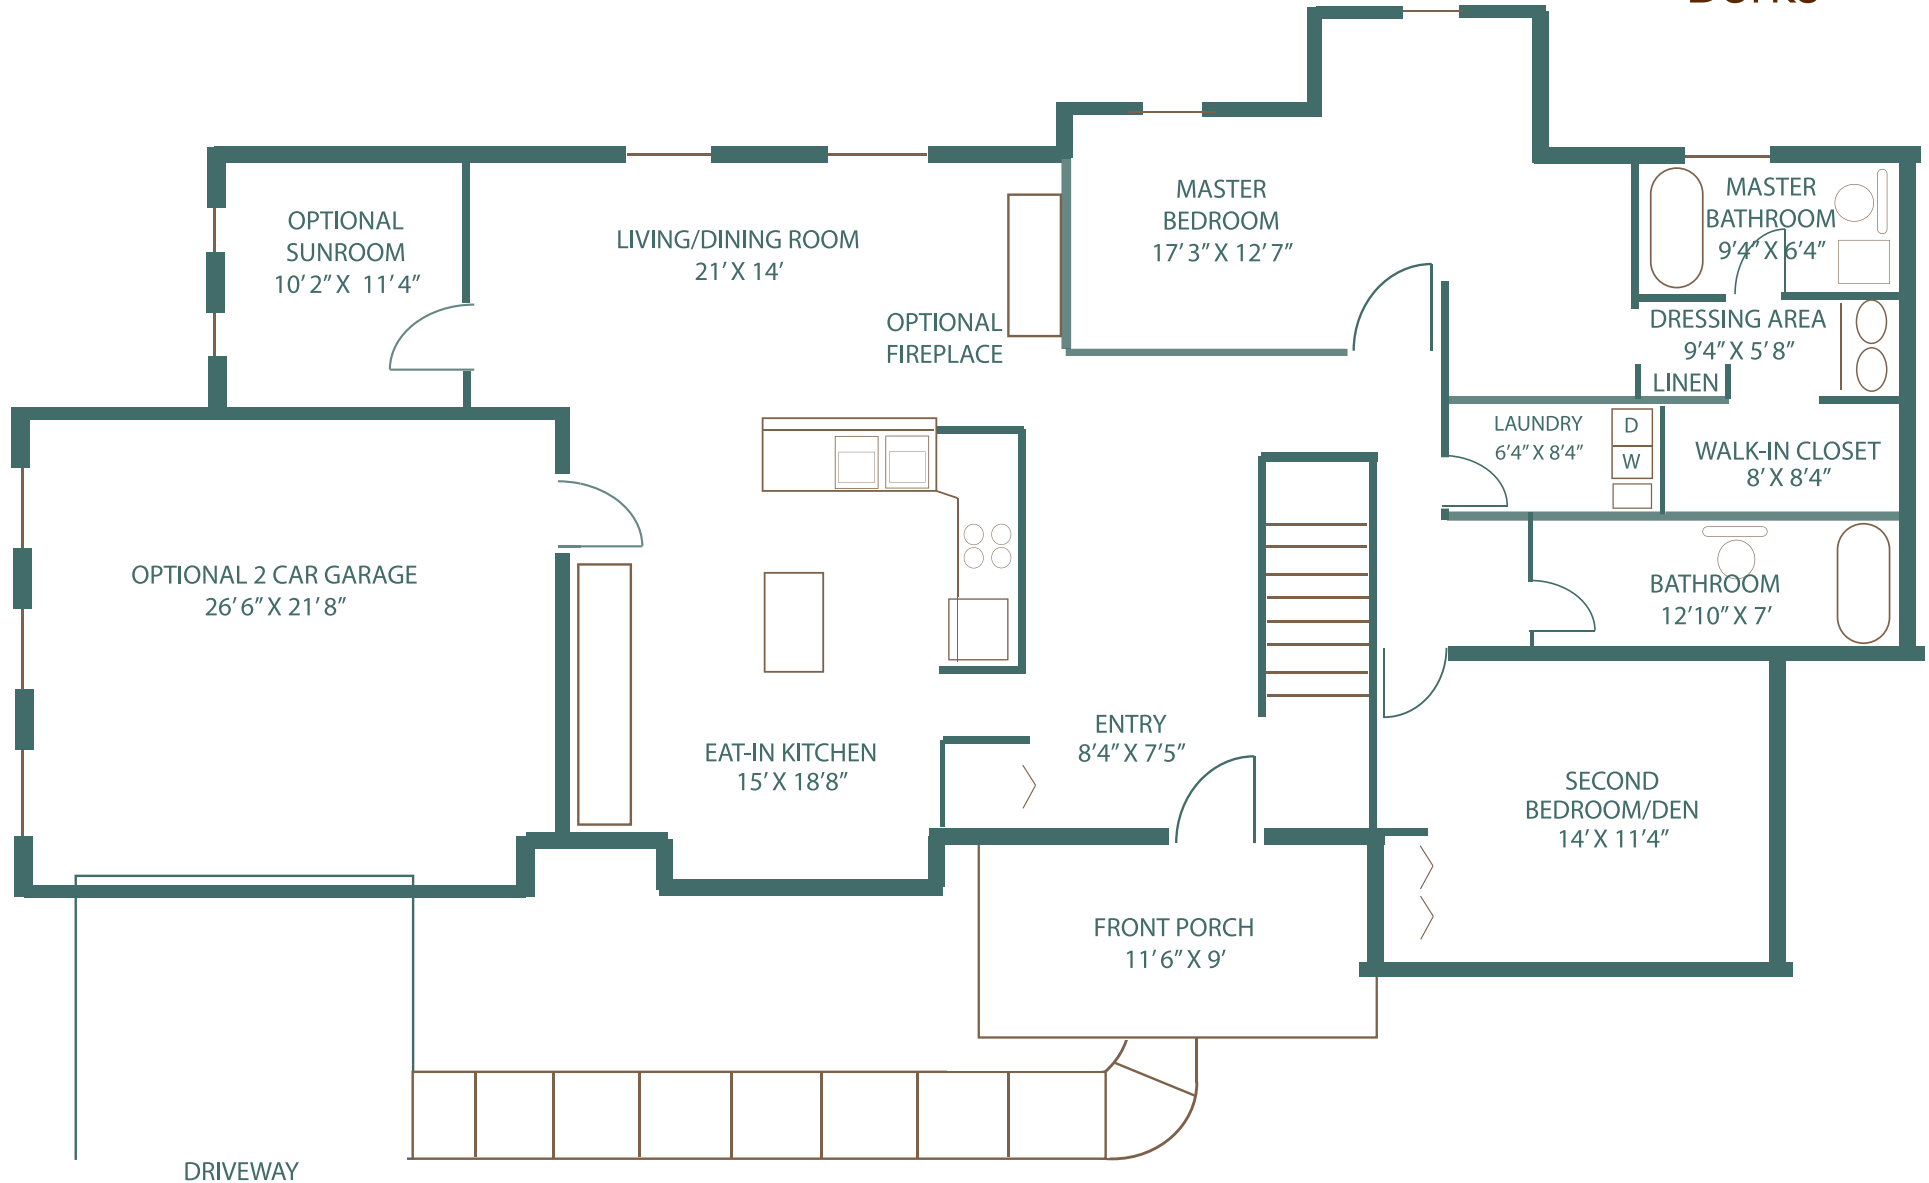

Vista Cottage

Phoebe Berks Village | Base Model - Floor Plan

Berks

Please note that room sizes shown are approximate and may vary slightly
NOT TO SCALE

For further information call (610) 927-8561

Vista Cottage

Phoebe Berks Village | Full Options Model - Plan

Berks

Please note that room sizes shown are approximate and may vary slightly
NOT TO SCALE

For further information call (610) 927-8561

Vista Cottage

Phoebe Berks Village | Basement - Floor Plan