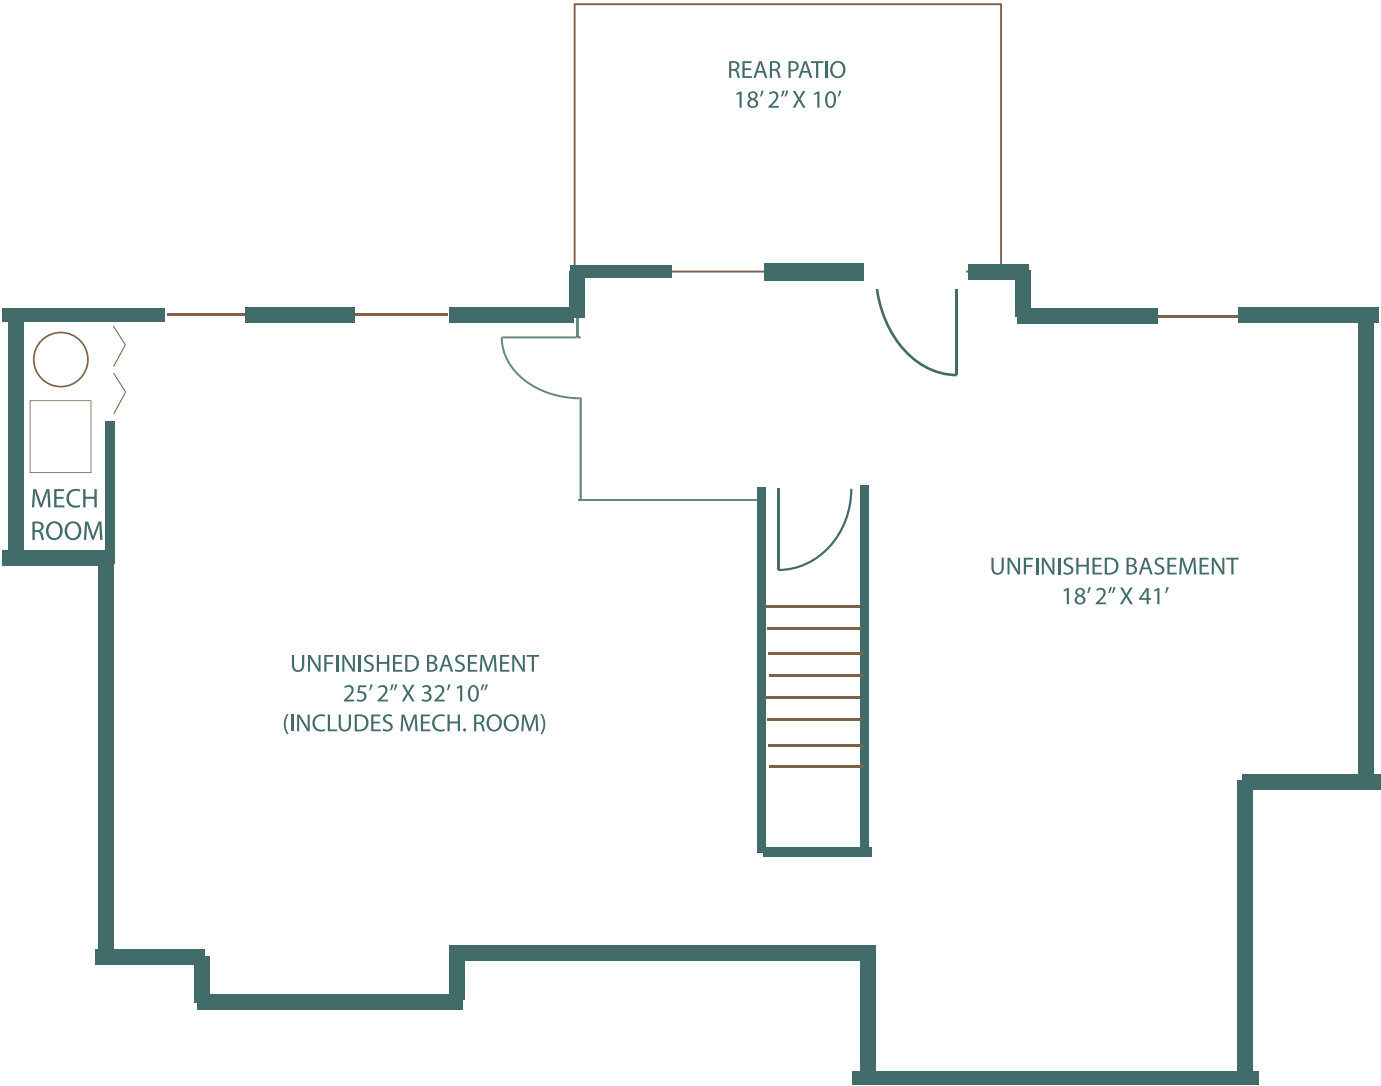

Phoebe Berks Village | Full Options Model - Plan

Berks

Please note that room sizes shown are approximate and may vary slightly
NOT TO SCALE

For further information call (610) 927-8561

Vista Cottage

Phoebe Berks Village | Basement - Floor Plan

Berks

Please note that room sizes shown are approximate and may vary slightly
NOT TO SCALE

For further information call (610) 927-8561