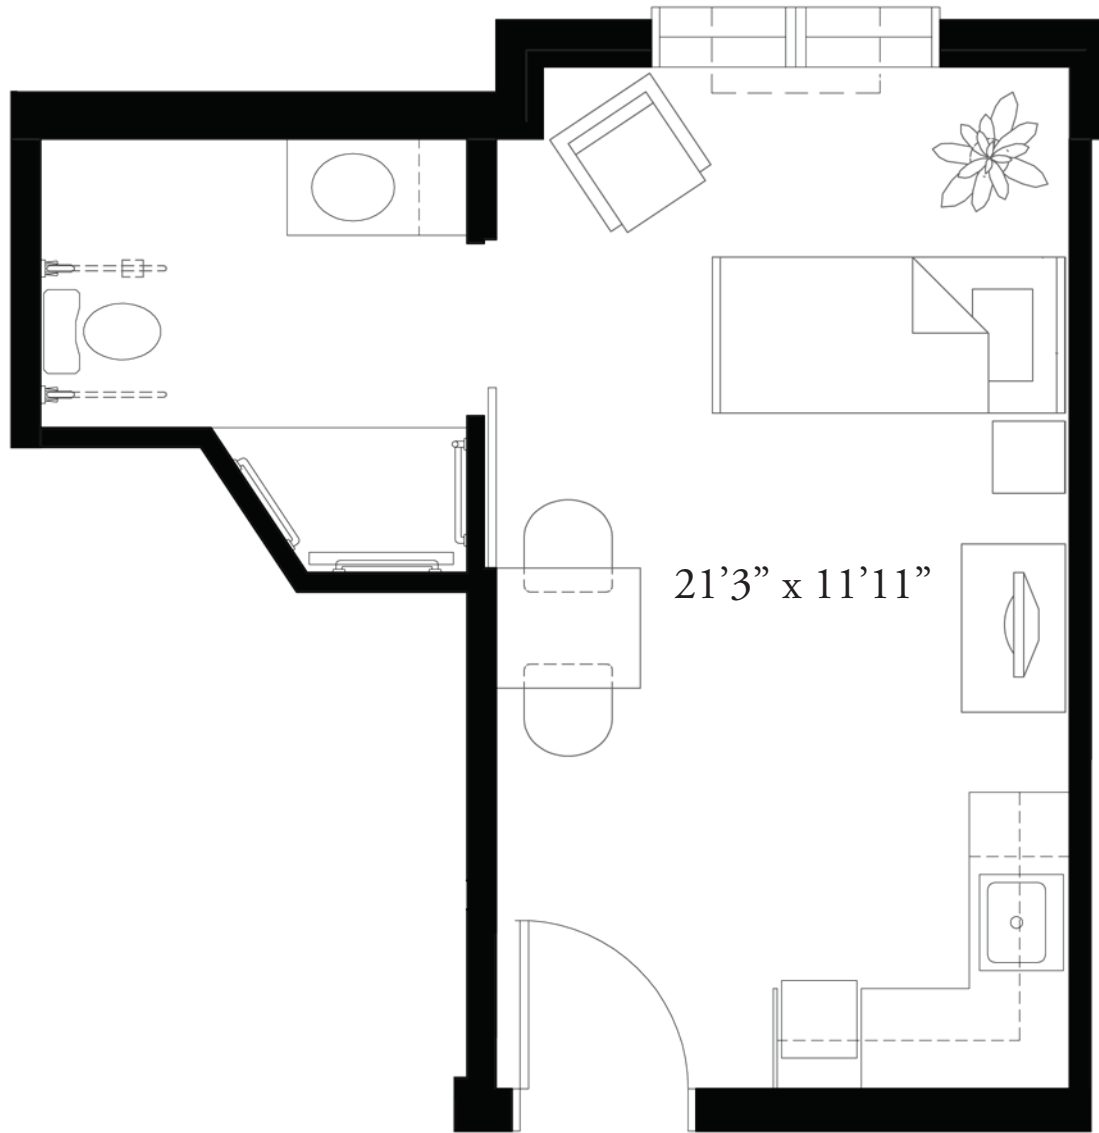

Studio C

320 square feet

 Phoebe

Richland