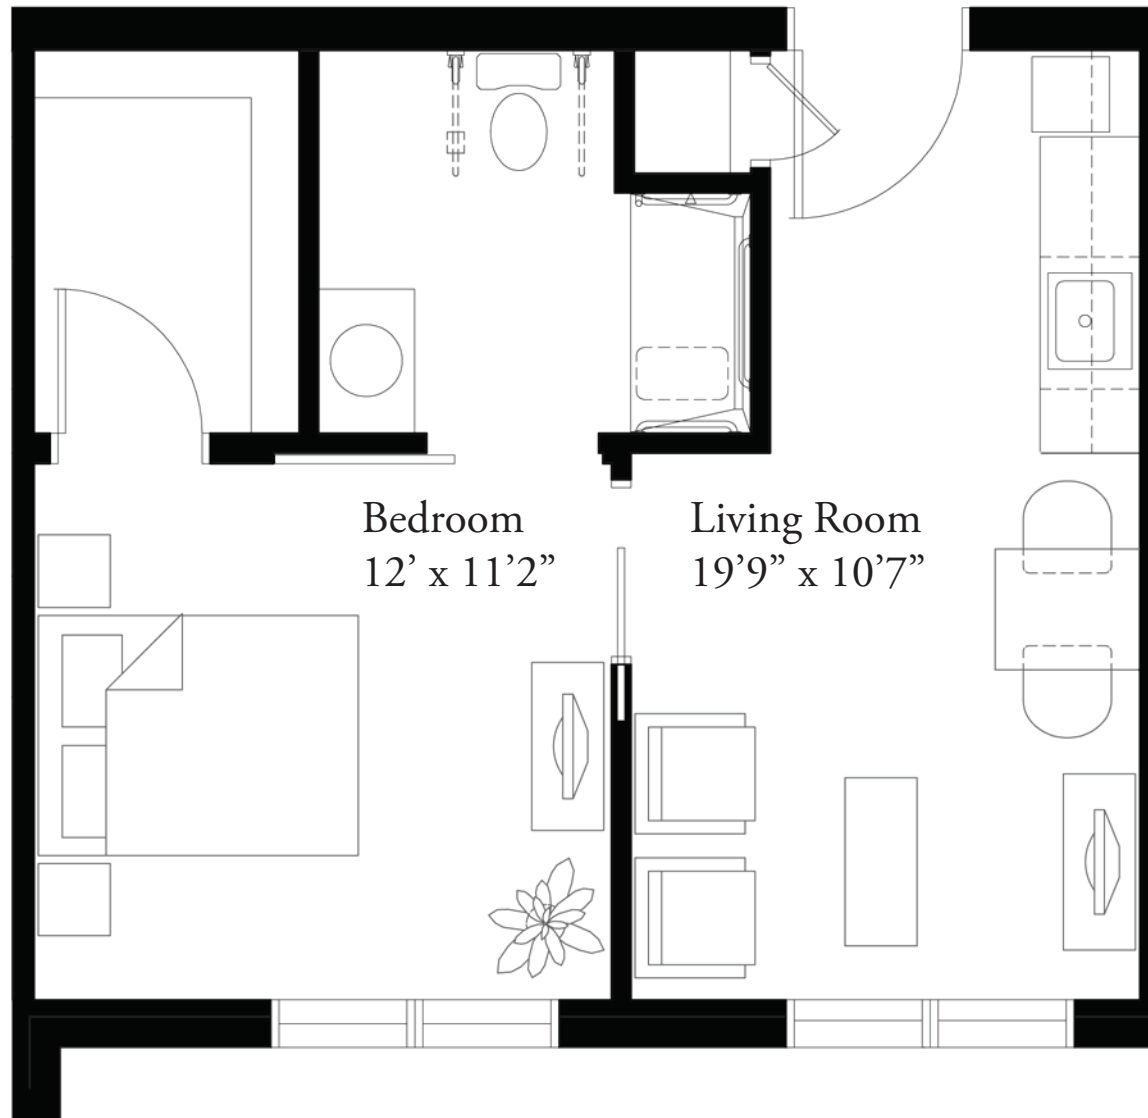

# One Bedroom E

455 square feet

 Phoebe

Richland