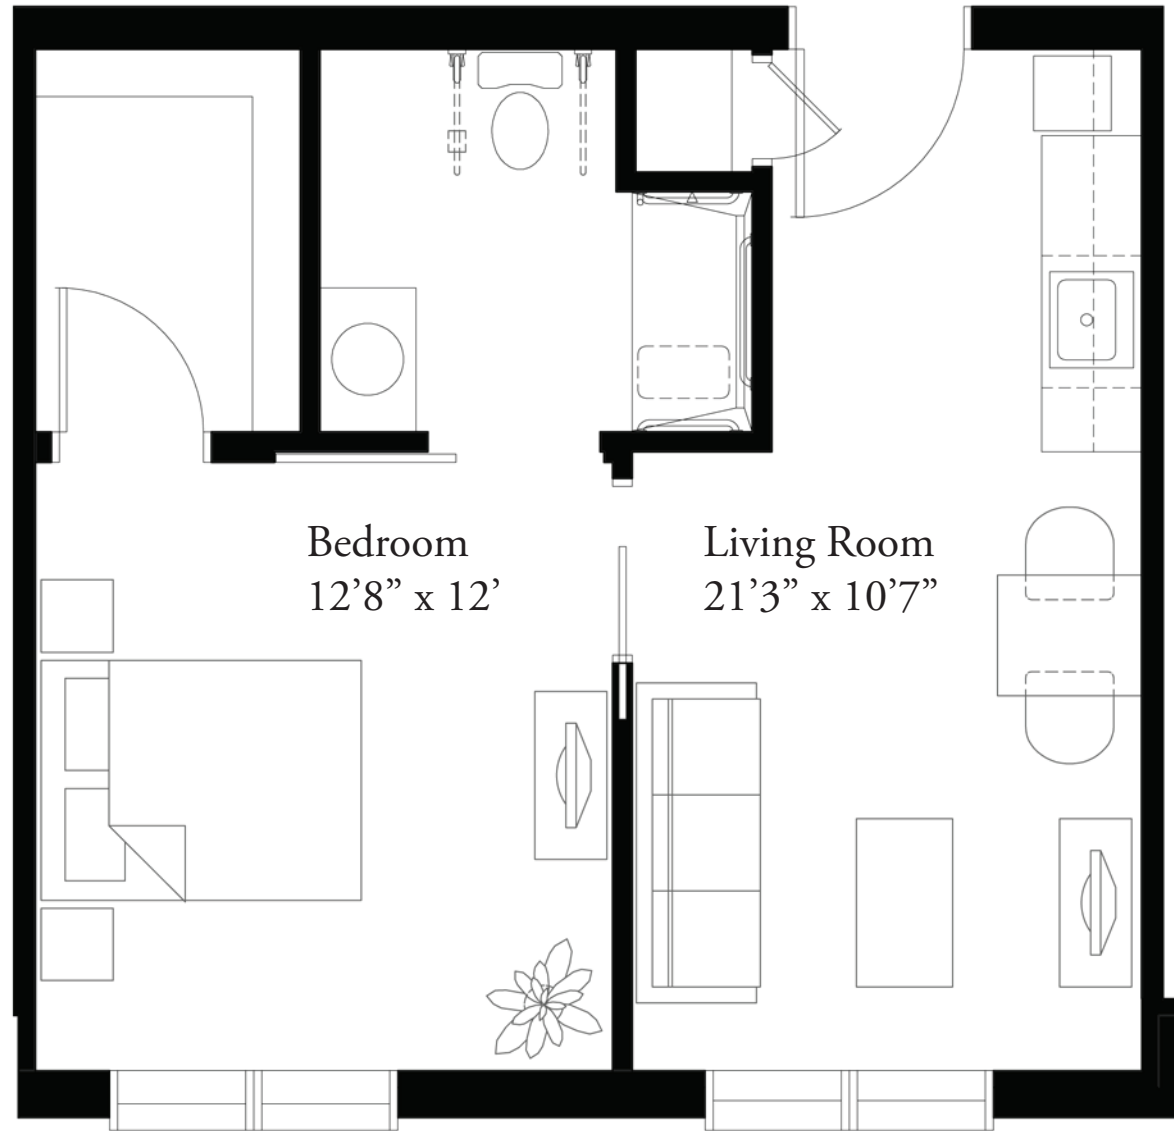

One Bedroom D

490 square feet

 Phoebe

Richland